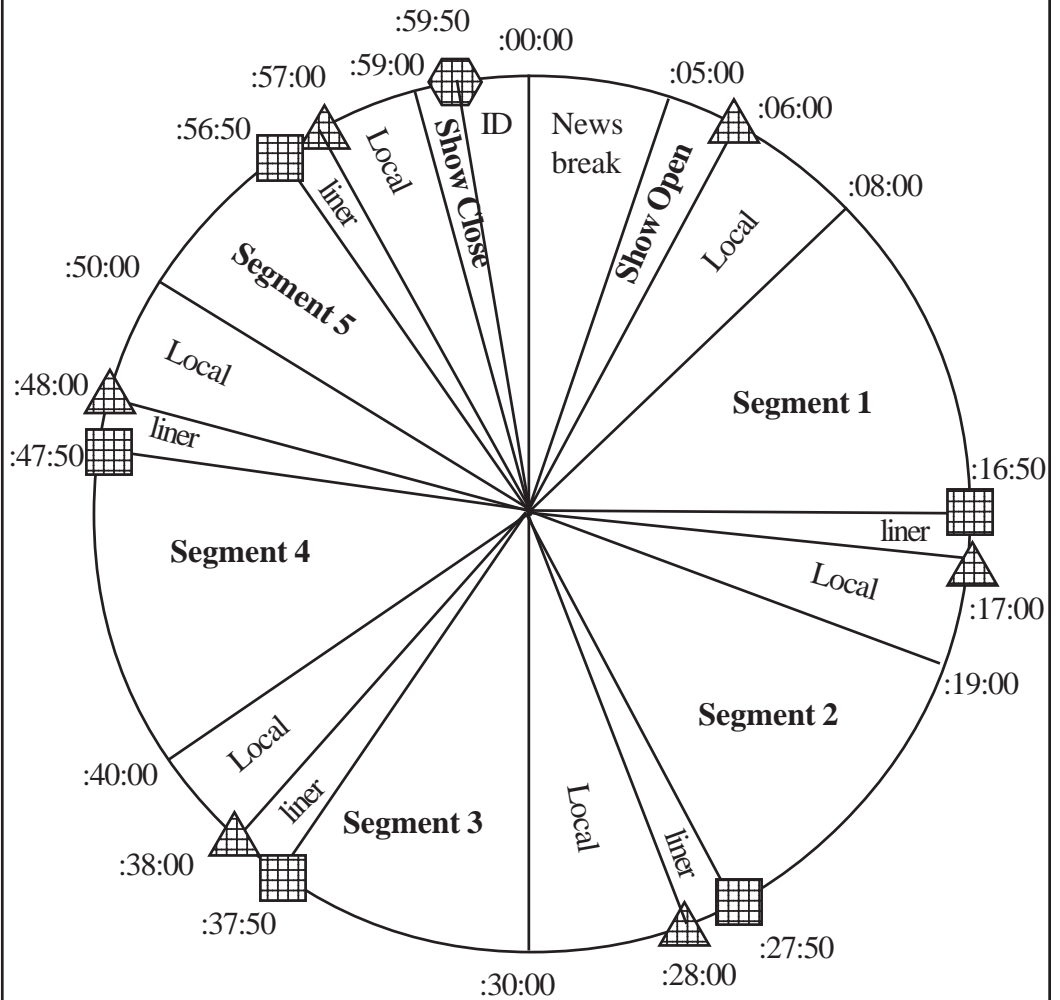

 <b>Liner</b> <b>Netque U63</b>	 <b>Local</b> <b>Netque U61</b>	 <b>Legal ID</b> <b>Netque U62</b>
--	---	---

\*Pie chart not to scale