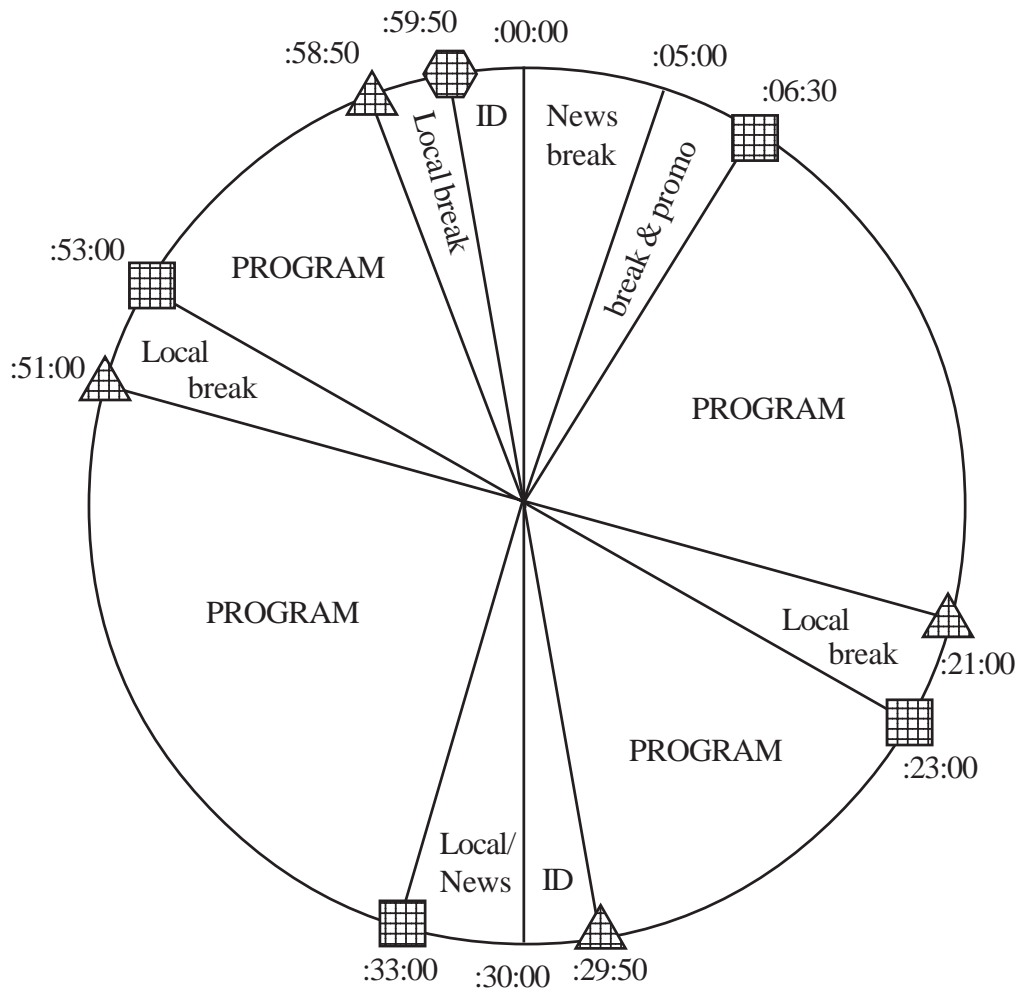

Work Matters

CONTACT INFO:

STUDIO HOTLINE:
703-469-1748

RA OFFICE:
703-302-1000
(dial 1 for technical help)

TECHNICAL:

EMERGENCY FEED
ISDN 703-807-2698 /
2699 (G.722 64/32)

SATELLITES:

XDS Label:
Radio America

Network Takes up to 6 Minutes in Program Time

Return
Netque T50

Local
Netque T48

Legal ID
Netque T49

*Pie chart not to scale