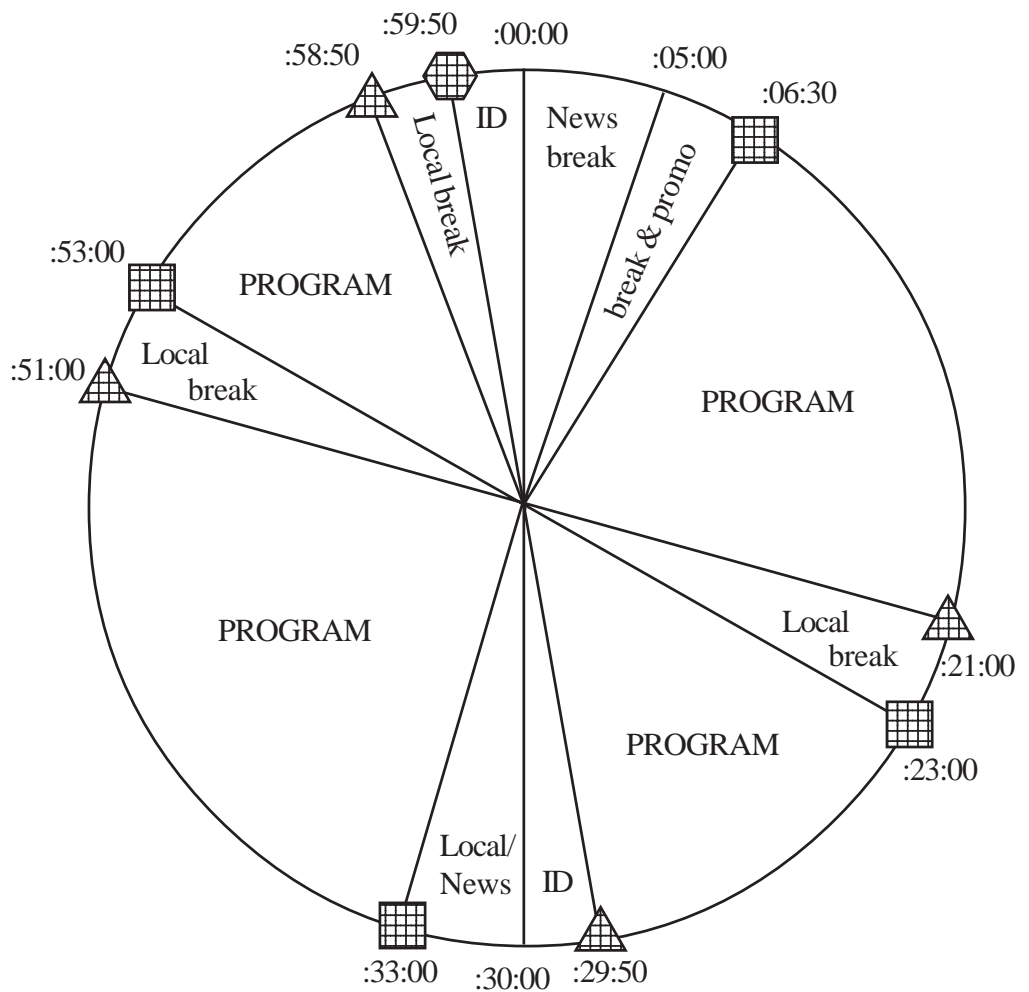

XDS Label:
RA - Veterans
Chronicles

Network Takes up to 6 Minutes in Program Time

Return
Netque T50

Local
Netque T48

Legal ID
Netque T49

*Pie chart not to scale