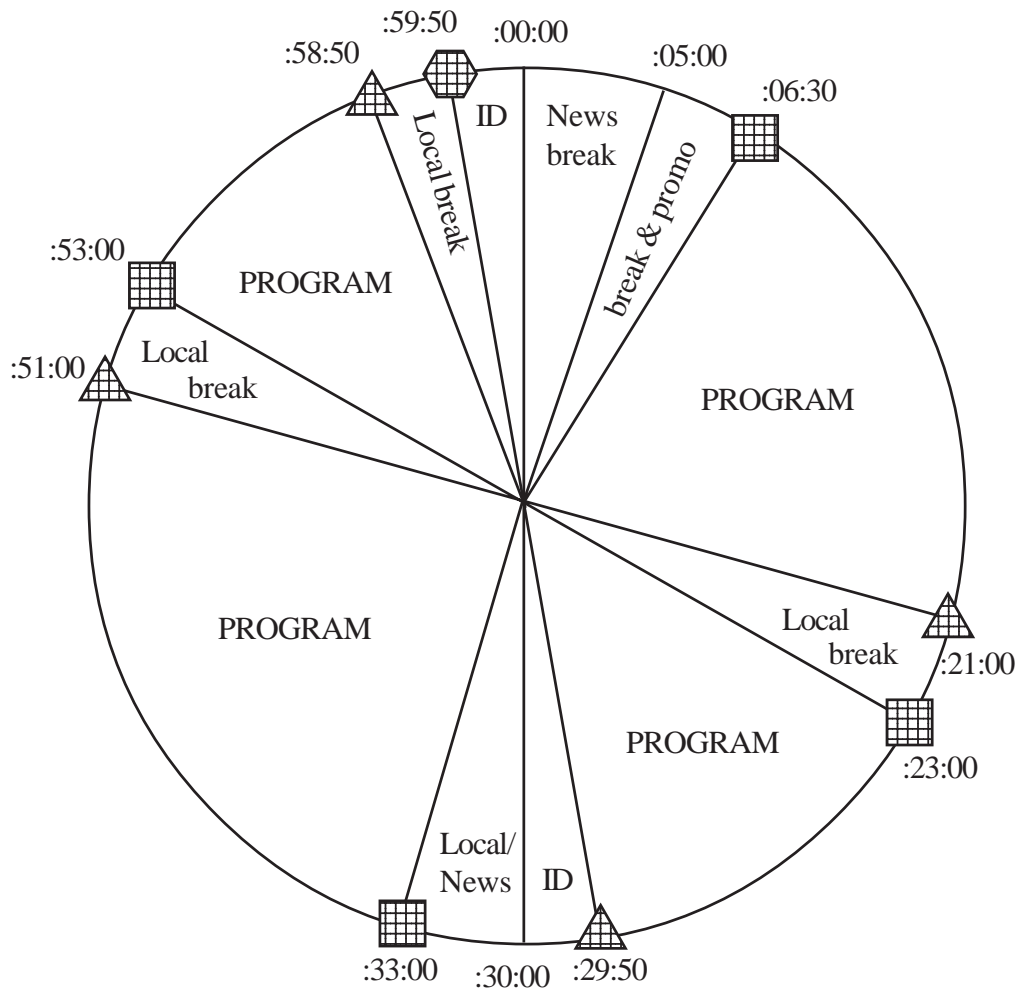

SATELLITES:

XDS Label:
RA - Talk Radio
Countdown Show

Network Takes up to 6 Minutes in Program Time

Return
Netque T50

Local
Netque T48

Legal ID
Netque T49

*Pie chart not to scale