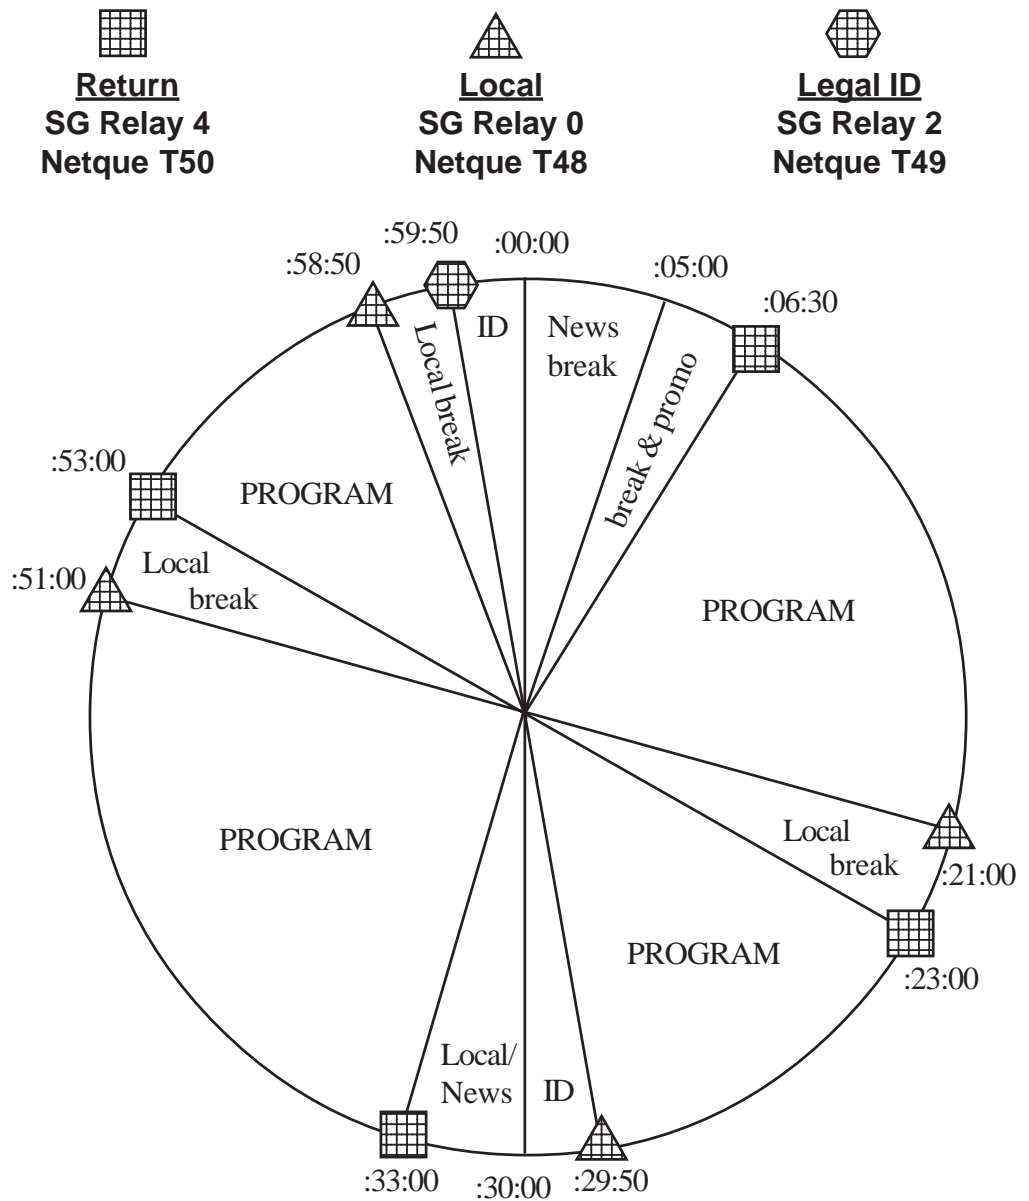

TECHNICAL:

EMERGENCY FEED
ISDN 703-807-2698 /
2699 (G.722 64/32)

SATELLITES:
Starguide III.

COORDINATES:
AMC-8 (transponder 23)
ABC NY.

CHANNEL ID:
RADIOA/SBN
(tune to left channel)
Service ID 42.

Network Takes up to 6 Minutes in Program Time

*Pie chart not to scale