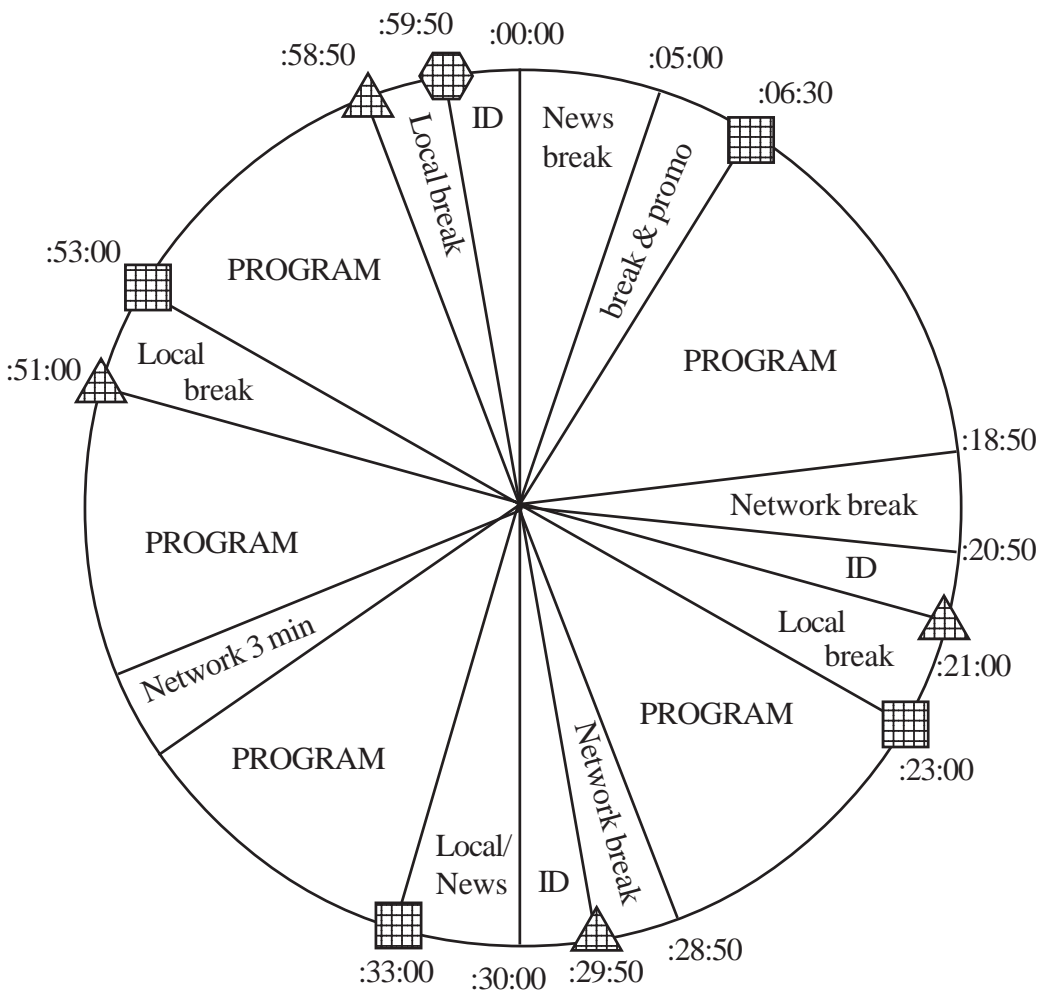

SATELLITES:

XDS Label:
RA - Dr Jack Stockwell

Network Takes up to 6 Minutes in Program Time

Return
Netque T50

Local
Netque T48

Legal ID
Netque T49

*Pie chart not to scale