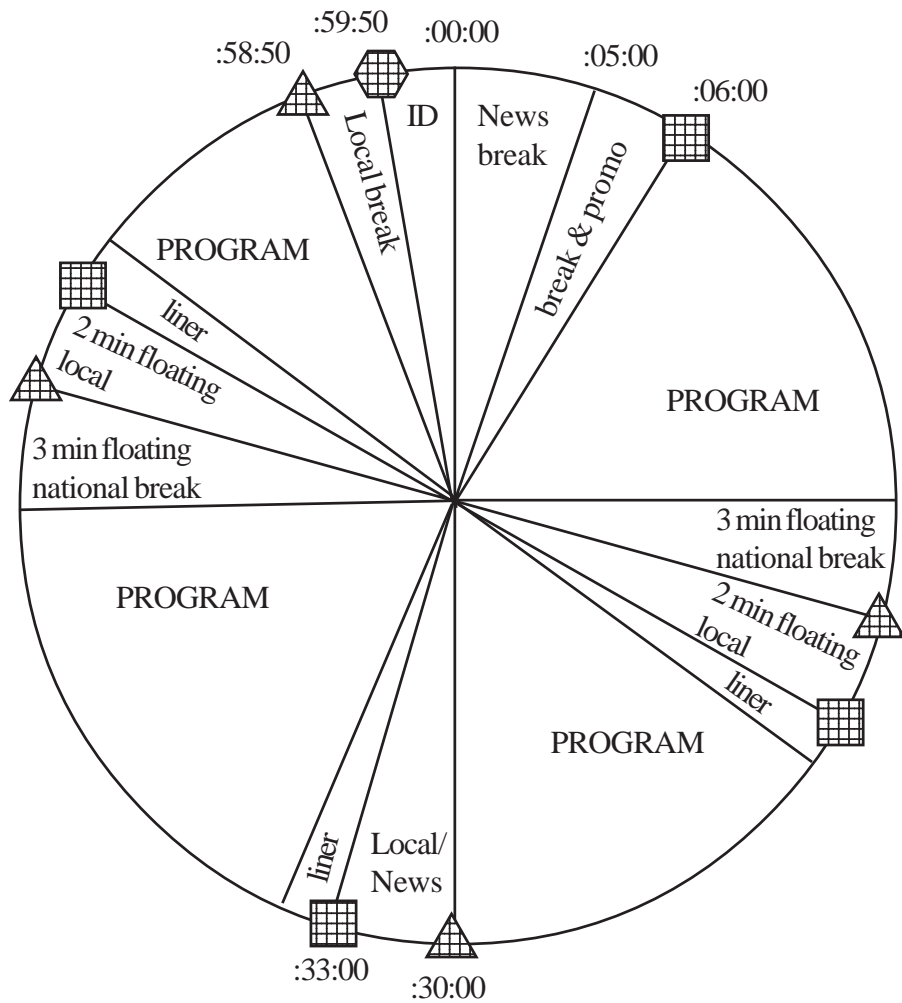

## **SATELLITES:**

**XDS Labels:**  
RA - Peter Schiff

## Network Takes up to 6 Minutes in Program Time

  
**Return**  
Netque T50

  
**Local**  
Netque T48

  
**Legal ID**  
Netque T49

\*Pie chart not to scale