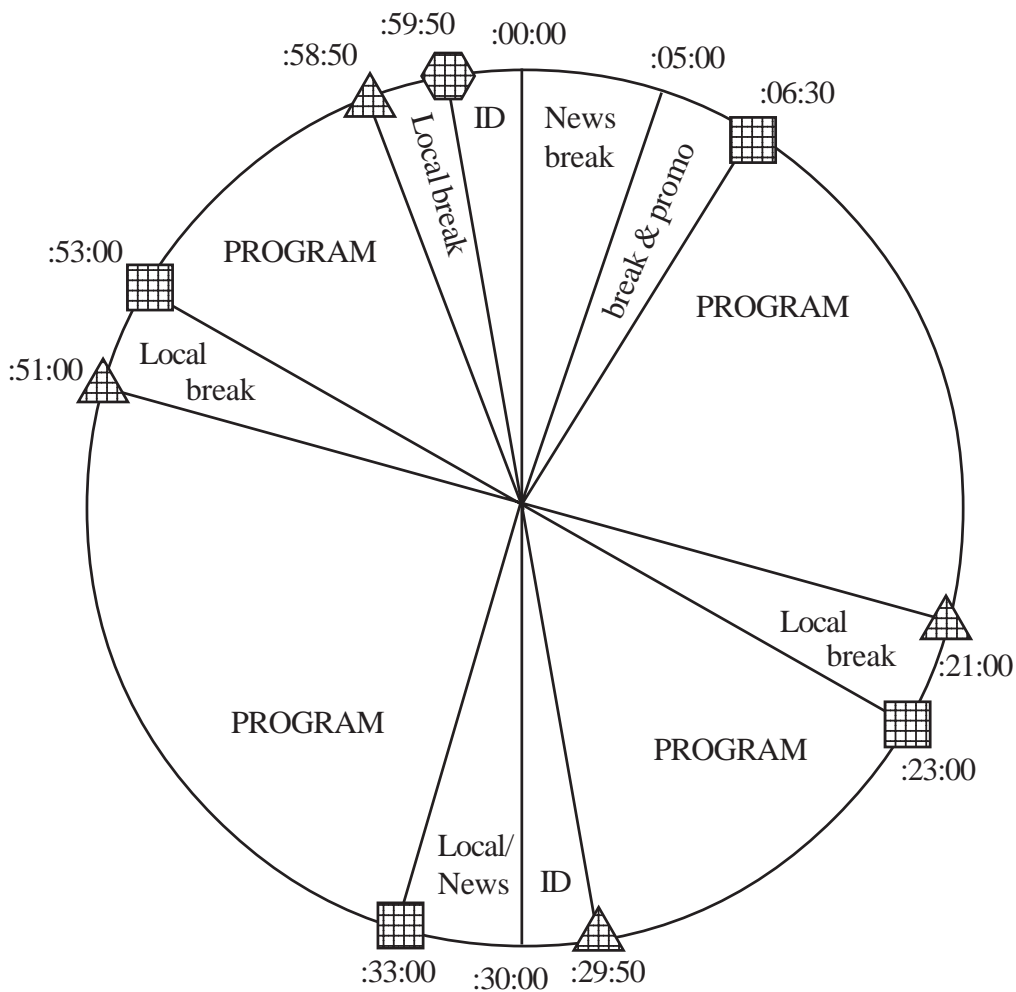

### SATELLITES:

XDS Label:  
RA - Restaurant Radio

### Network Takes up to 6 Minutes in Program Time

  
**Return**  
Netque T50

  
**Local**  
Netque T48

  
**Legal ID**  
Netque T49

\*Pie chart not to scale