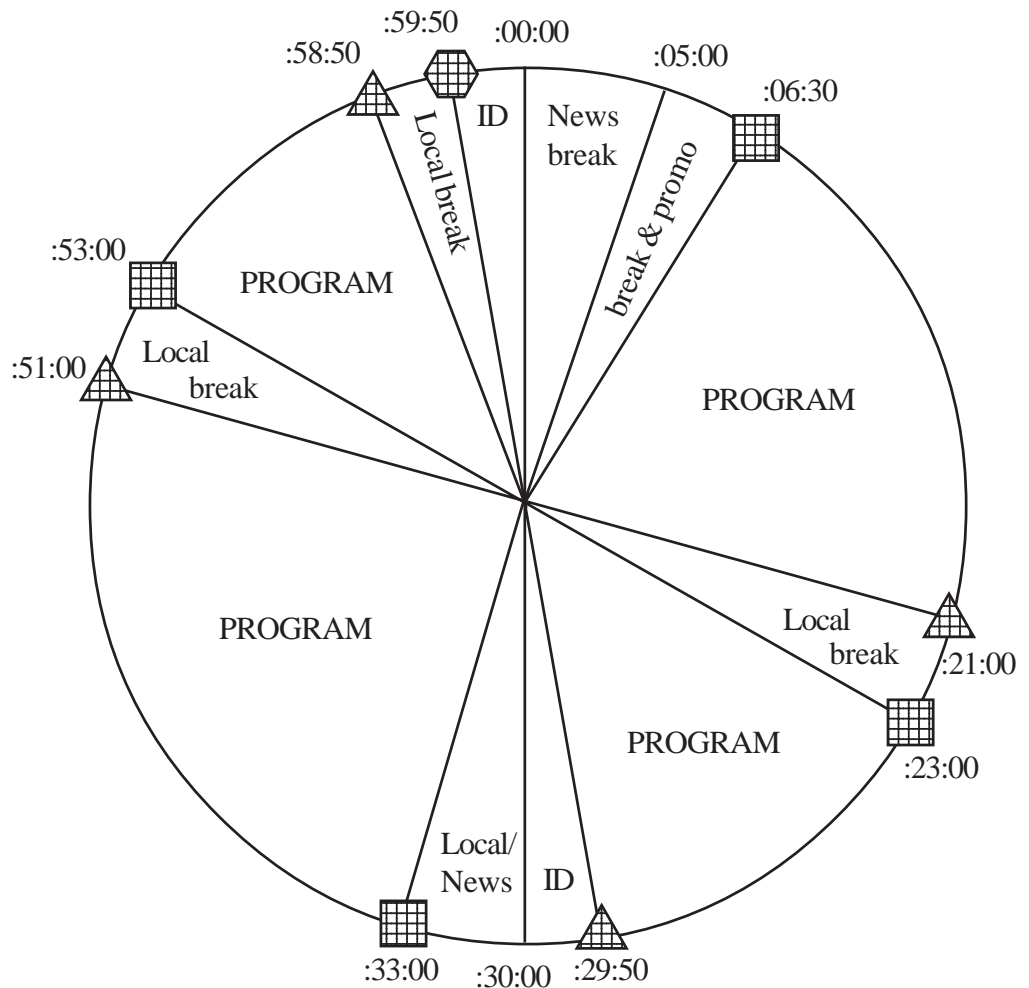

*Pie chart not to scale

REFEED: Sat 4 - 6 AM ET