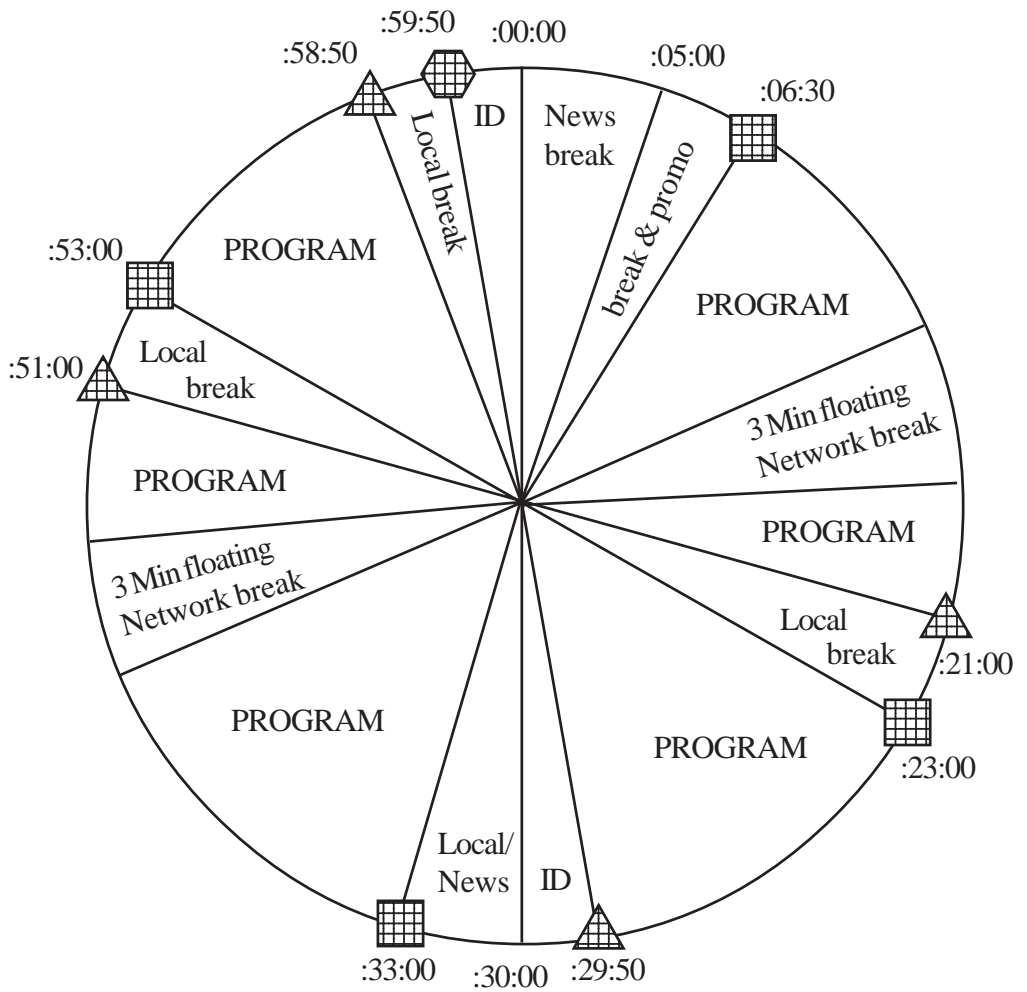

Network Takes up to 6 Minutes in Program Time

**Return
Netque T50**

**Local
Netque T48**

**Legal ID
Netque T49**