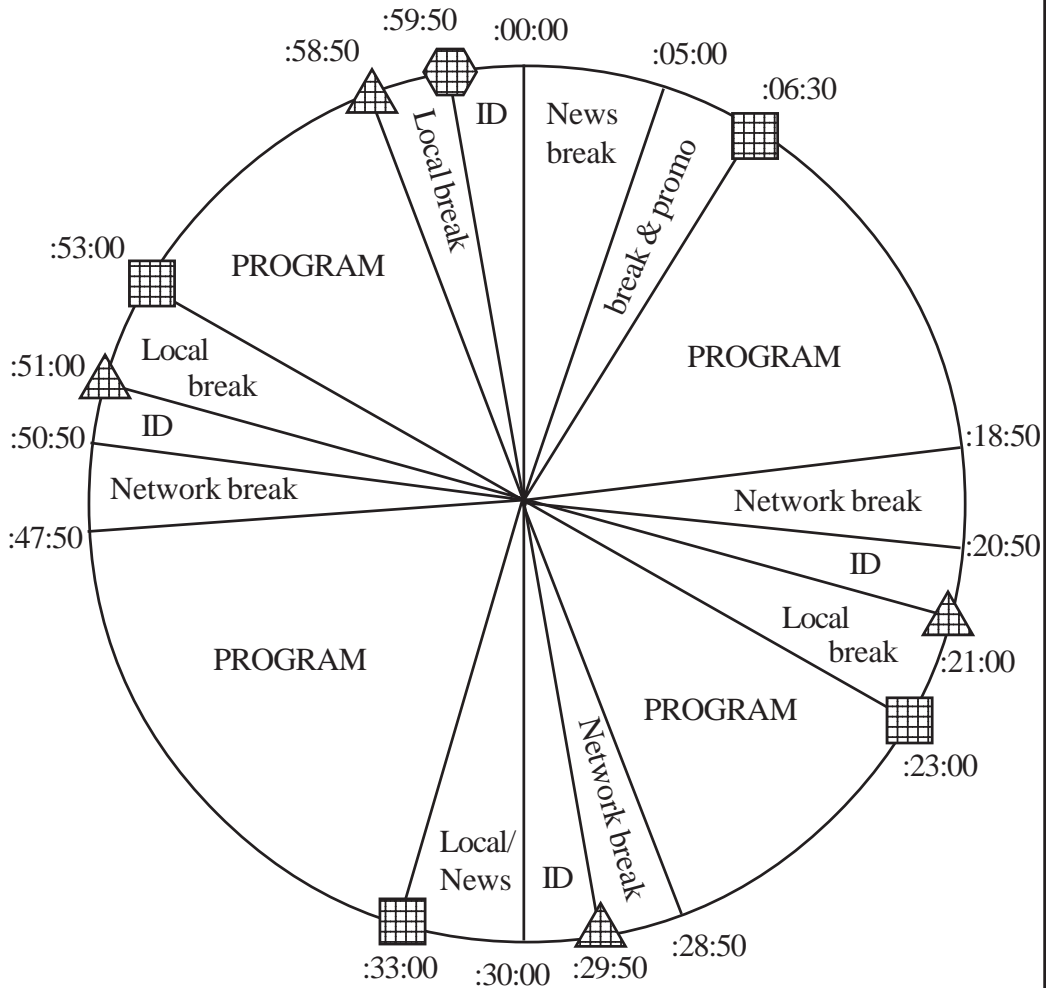

Network Takes up to 6 Minutes in Program Time

**Return
Netque T50**

**Local
Netque T48**

**Legal ID
Netque T49**