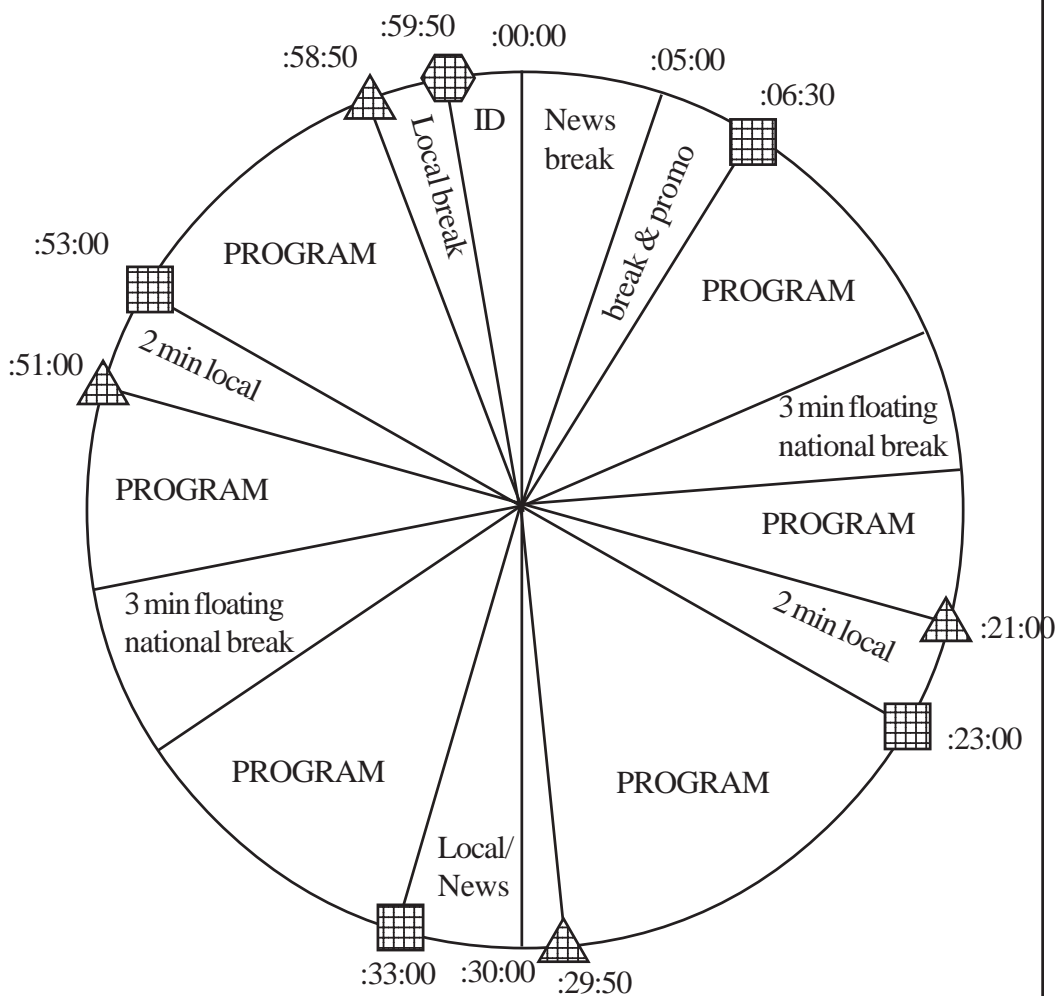

### SATELLITES:

XDS Labels:  
RA - Made in America

### Network Takes up to 6 Minutes in Program Time

  
**Return**  
Netque T50

  
**Local**  
Netque T48

  
**Legal ID**  
Netque T49

\*Pie chart not to scale