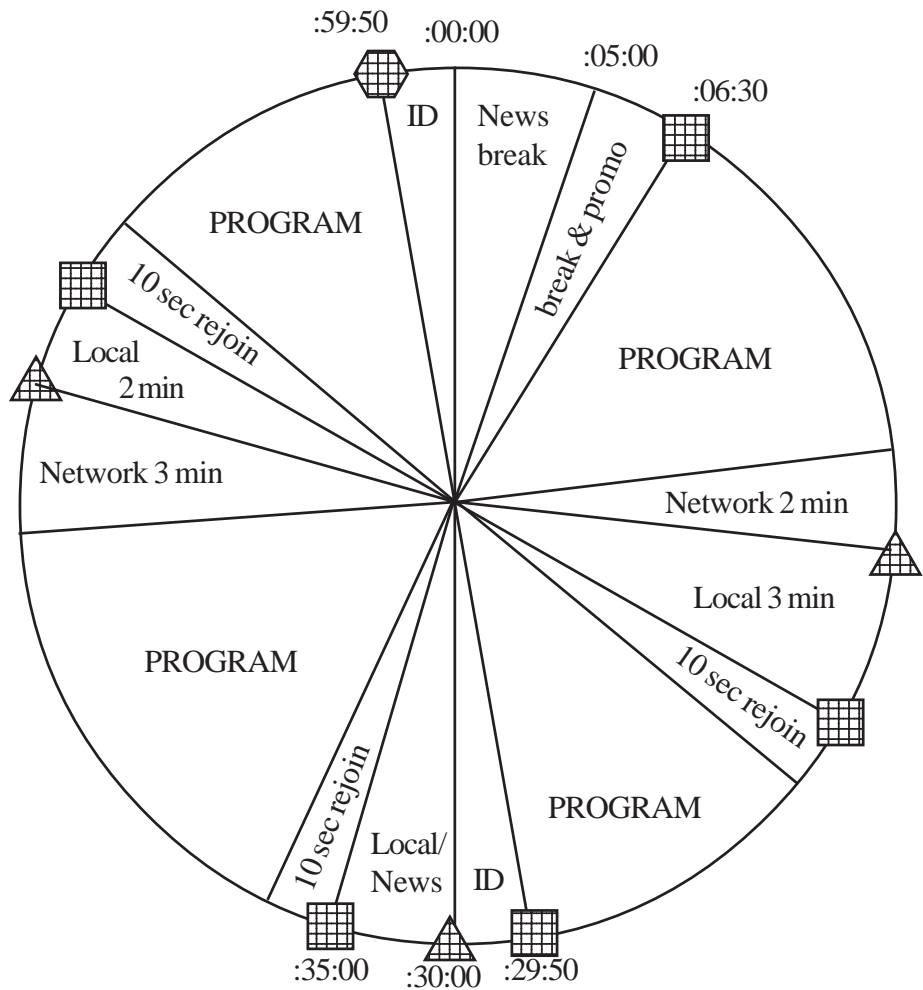

LISTEN LINE:  
703-469-1749

**TECHNICAL:**

EMERGENCY FEED  
ISDN 703-807-2698 /  
2699 (G.722 64/32)

SATELLITES:  
Starguide III.

COORDINATES:  
AMC-8 (transponder 23)  
ABC NY.

CHANNEL ID:  
RADIOA/SBN  
(tune to left channel)  
Service ID 42.

**Network Takes up to 5 Minutes in Program Time**

 **SG Relay 4**  
Netque T50

 **SG Relay 0**  
Netque T48

 **Legal ID**  
**SG Relay 2**  
Netque T49

\*Pie chart not to scale

**REFEED: Tue-Sat 1-4 a.m ET**