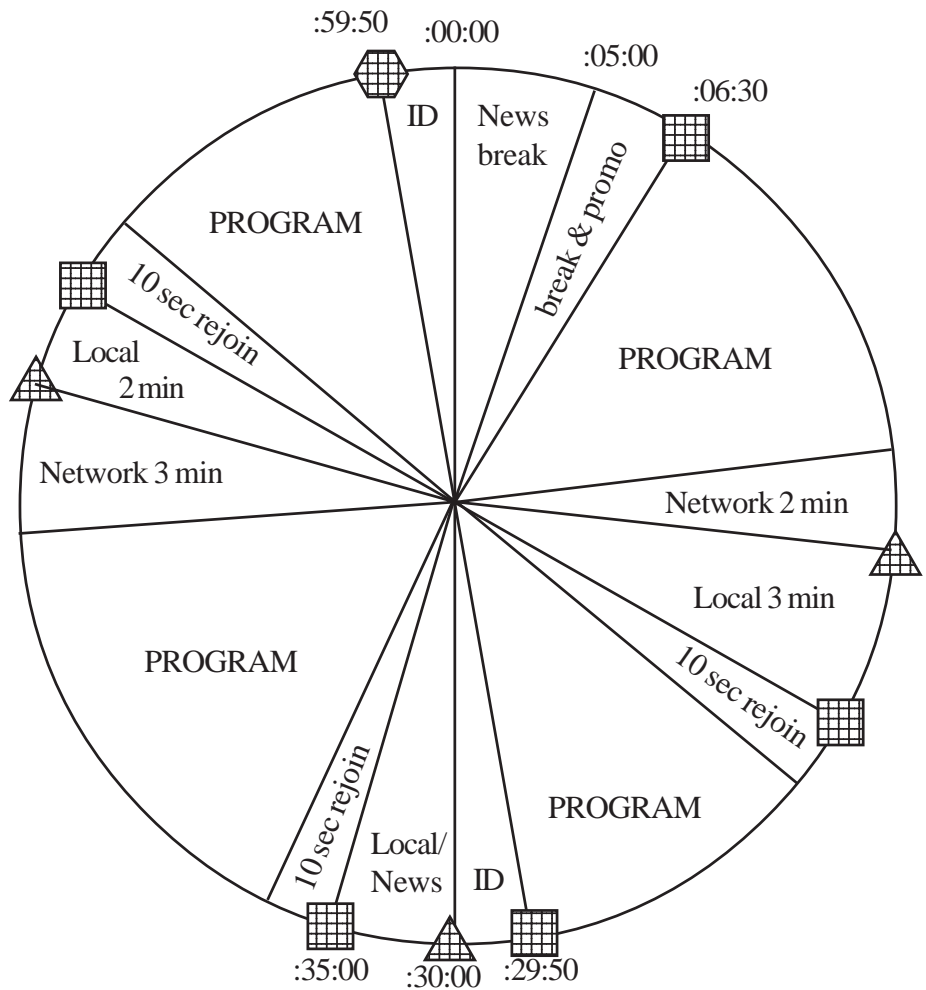

SATELLITES:

XDS Label:
RA - Special Investigator

Network Takes up to 5 Minutes in Program Time

Return
Netque T50

Local
Netque T48

Legal ID
Netque T49

*Pie chart not to scale