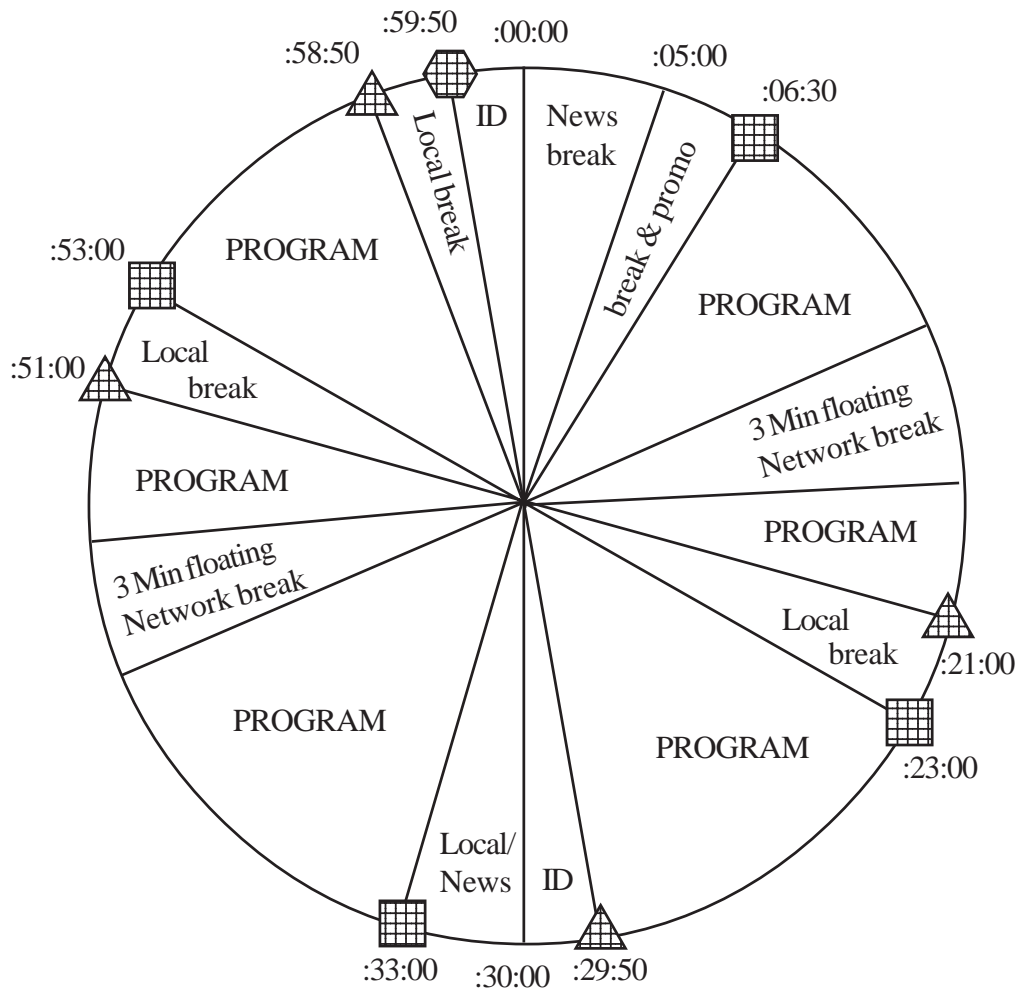

SATELLITES:
XDS: Labeled as
RA - Hot Rod Magazine

Network Takes up to 6 Minutes in Program Time

Return
Netque T50

Local
Netque T48

Legal ID
Netque T49

*Pie chart not to scale