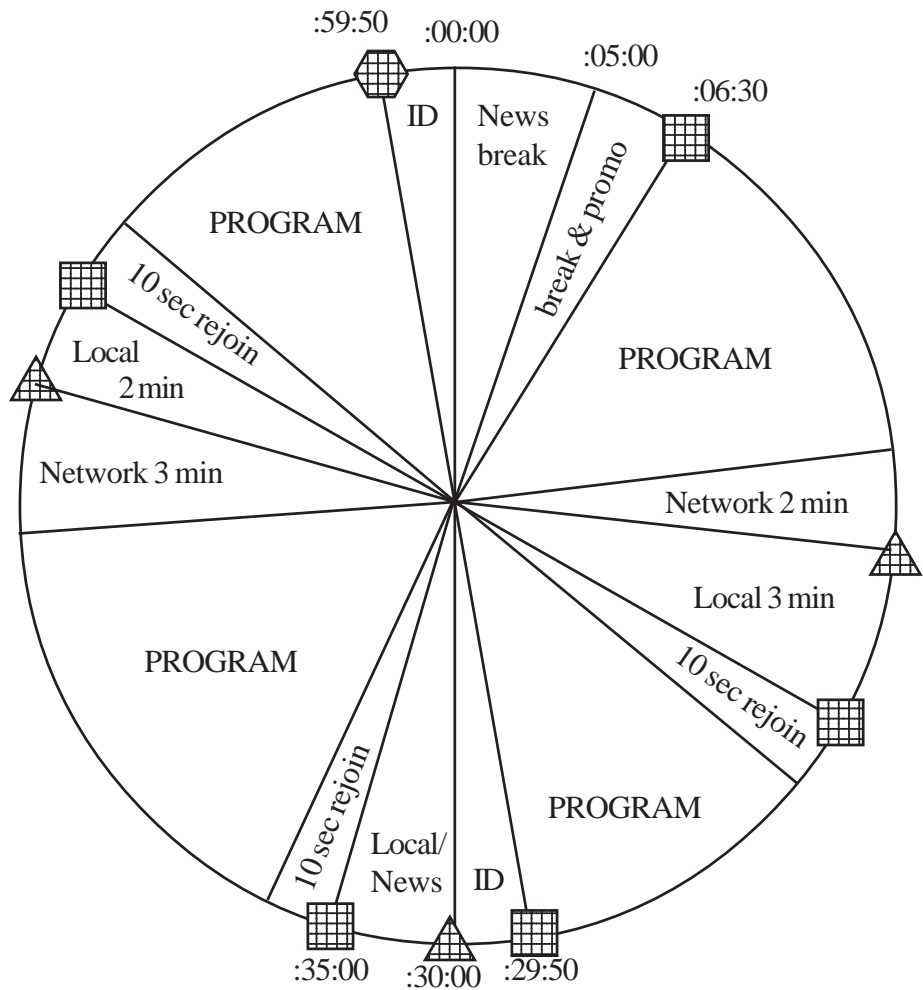

**SATELLITES:**

**XDS Label:**  
RA - Roger Hedgecock  
Show

**Network Takes up to 5 Minutes in Program Time**

  
**Return**  
**Netque T50**

  
**Local**  
**Netque T48**

  
**Legal ID**  
**Netque T49**

\*Pie chart not to scale