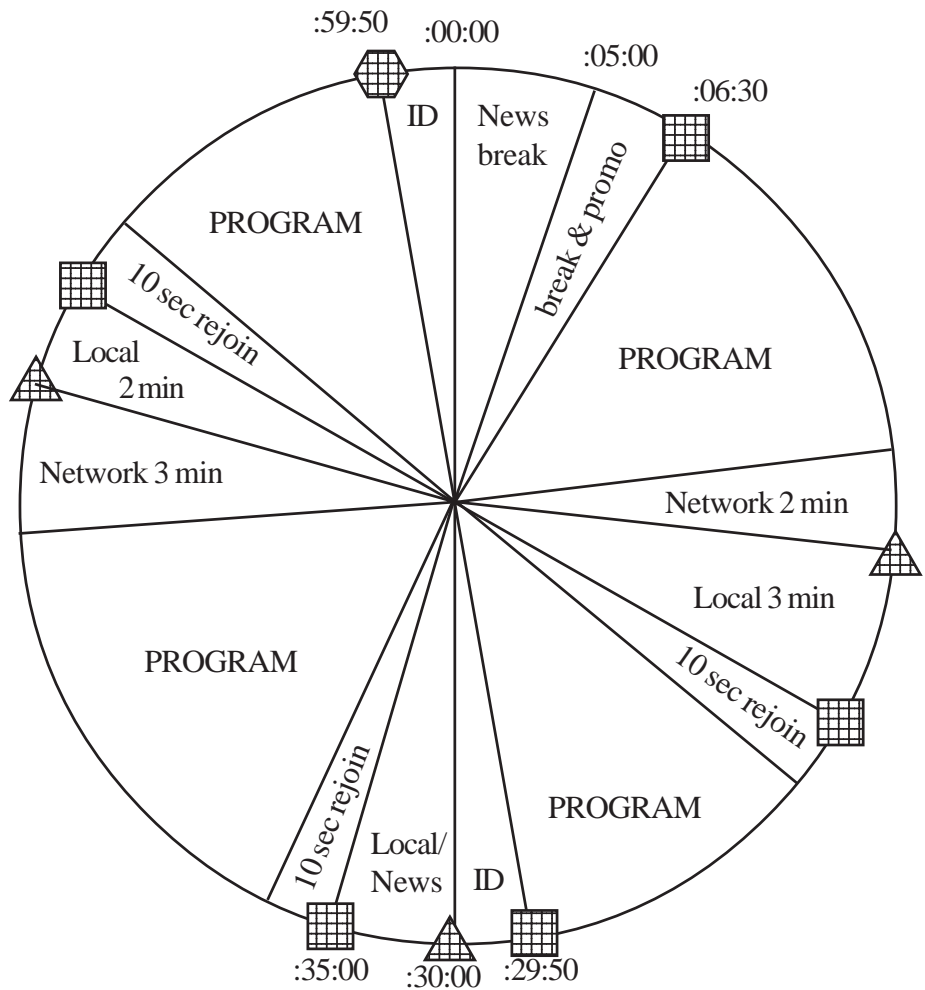

Network Takes up to 5 Minutes in Program Time

Return
Netque U63

Local
Netque U61

Legal ID
Netque U62

*Pie chart not to scale