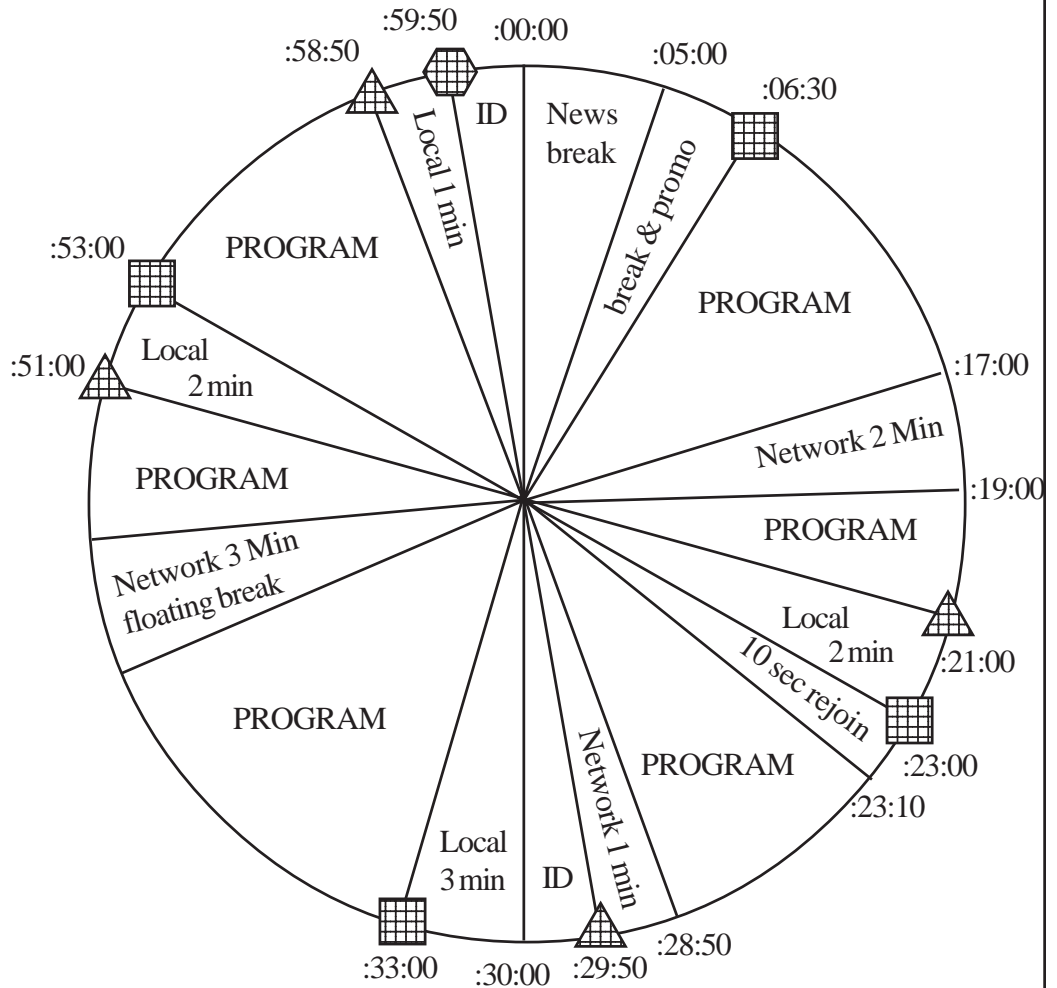

XDS Label:
RA - Hagerty's Inside
Classic Cars

Network Takes up to 6 Minutes in Program Time

Return
Netque T50

Local
Netque T48

Legal ID
Netque T49

*Pie chart not to scale