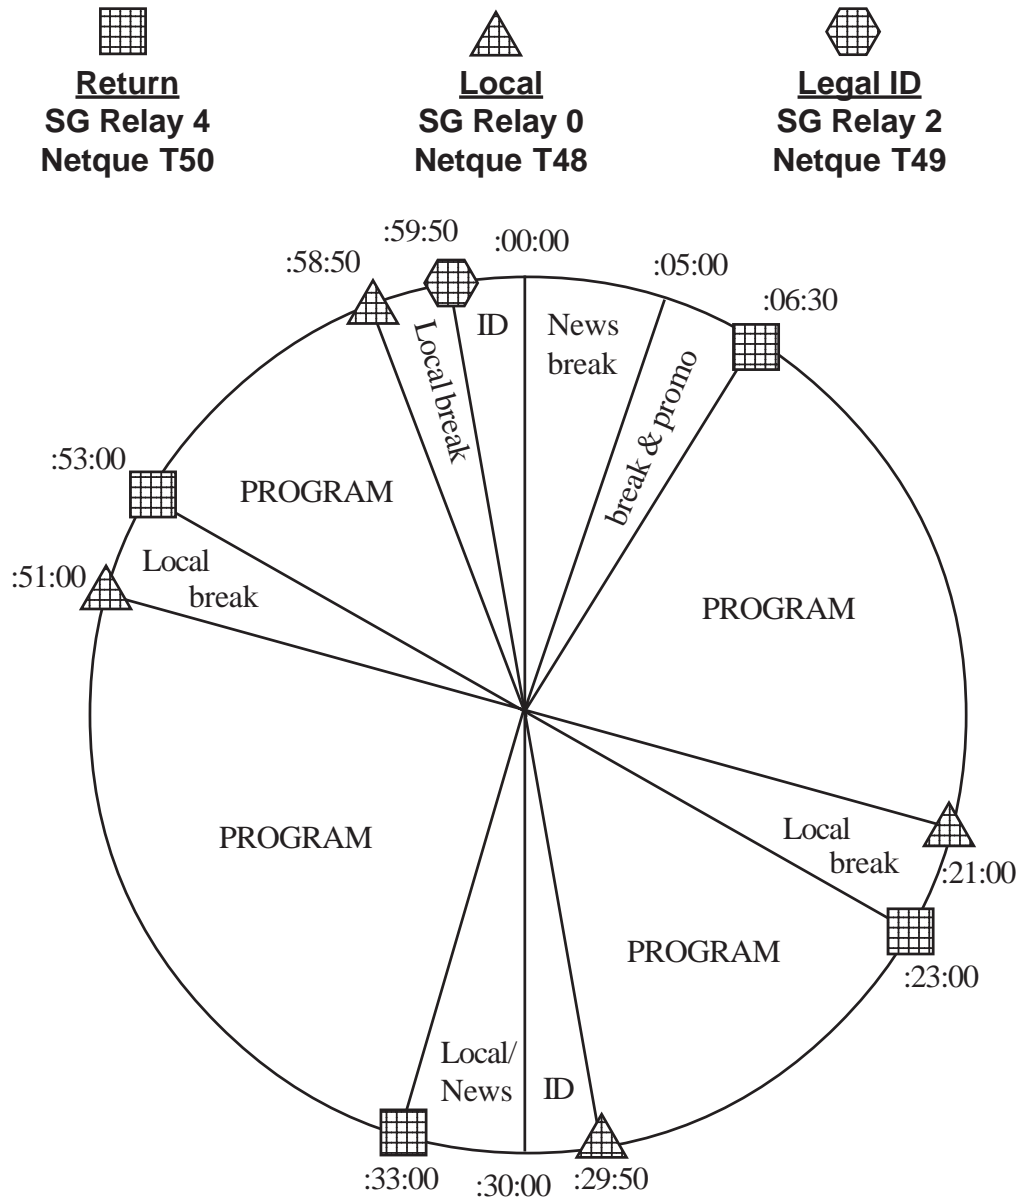

TECHNICAL:

EMERGENCY FEED
ISDN 703-807-2698 /
2699 (G.722 64/32)

SATELLITES:
Starguide III.

COORDINATES:
AMC-8 (transponder 23)
ABC NY.

CHANNEL ID:
RADIOA/SBN
(tune to left channel)
Service ID 42.

Network Takes up to 6 Minutes in Program Time

*Pie chart not to scale

REFEED: Sat 4 - 6 AM ET