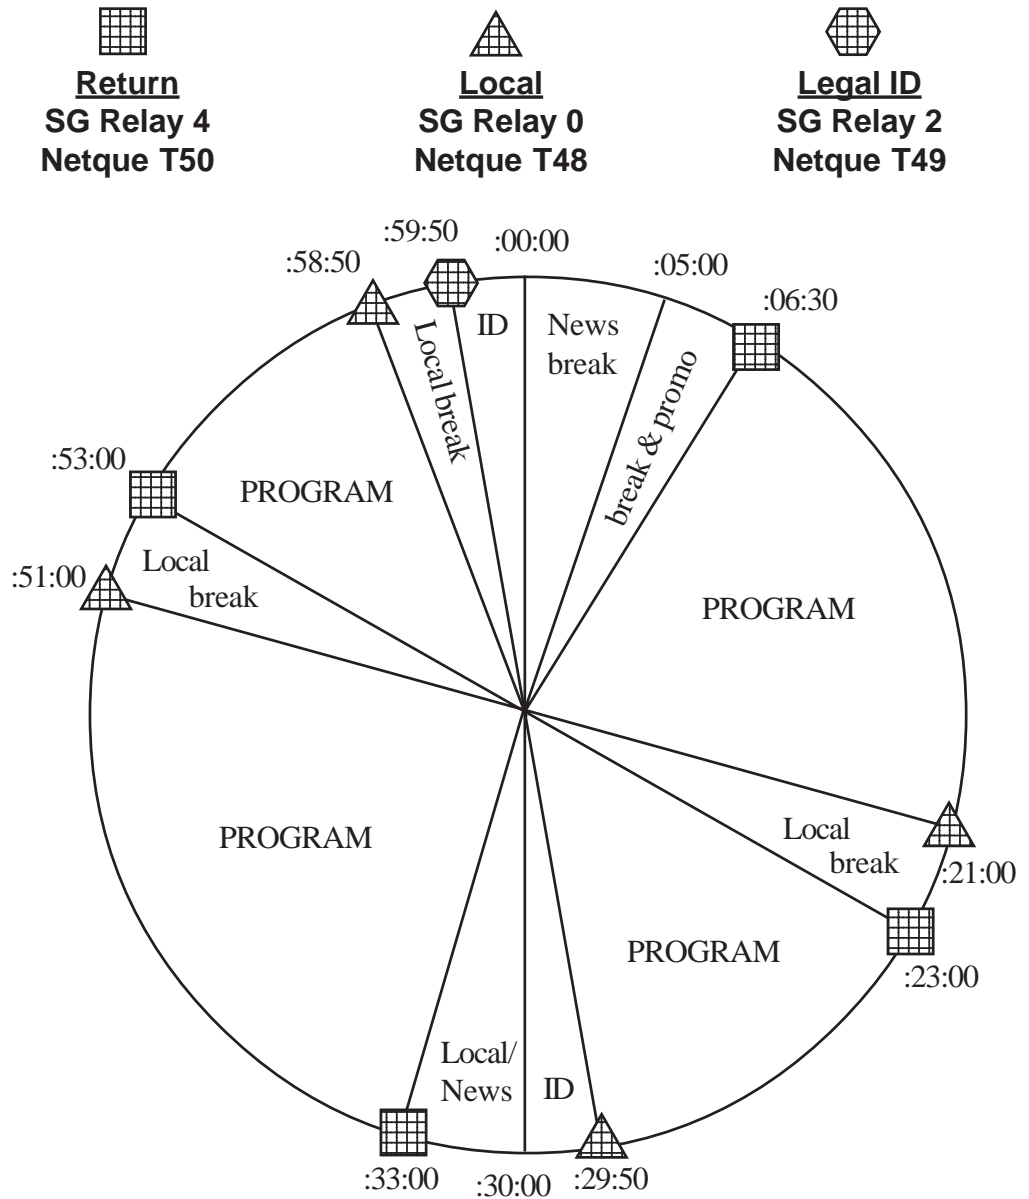

EMERGENCY FEED
ISDN 703-807-2698 /
2699 (G.722 64/32)

SATELLITES:
Starguide III.

COORDINATES:
AMC-8 (transponder 23)
ABC NY.

CHANNEL ID:
RADIOA/SBN
(tune to left channel)
Service ID 42.

Network Takes up to 6 Minutes in Program Time

*Pie chart not to scale

REFEED: Sat 4 - 6 AM ET