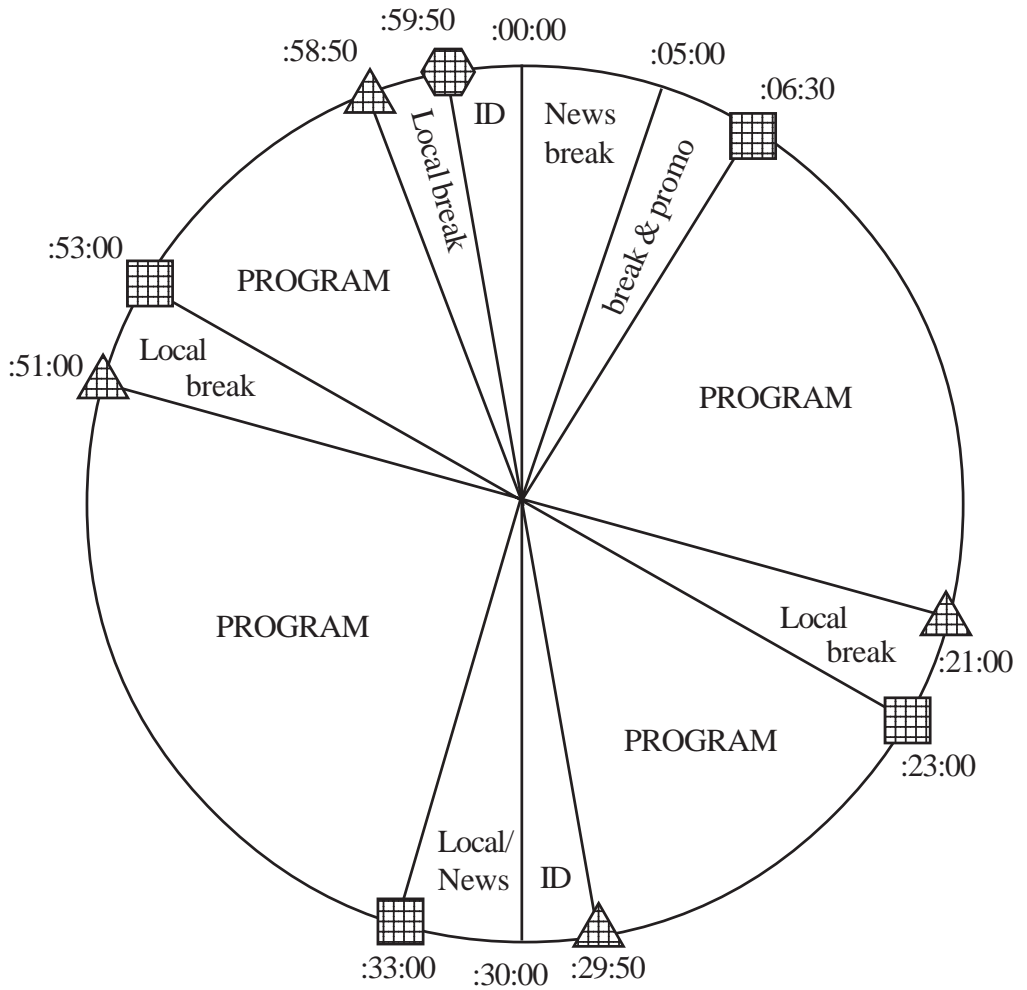

GOOD PARENTING

Sun 9-10 PM ET

CONTACT INFO:

STUDIO HOTLINE:
703-469-1748

RA OFFICE:
703-302-1000
(dial 1 for technical help)

TECHNICAL:

EMERGENCY FEED
ISDN 703-807-2698 /
2699 (G.722 64/32)

SATELLITES:

XDS Label:
RA - Good Parenting

Network Takes up to 6 Minutes in Program Time

Return
Netque T50

Local
Netque T48

Legal ID
Netque T49

*Pie chart not to scale