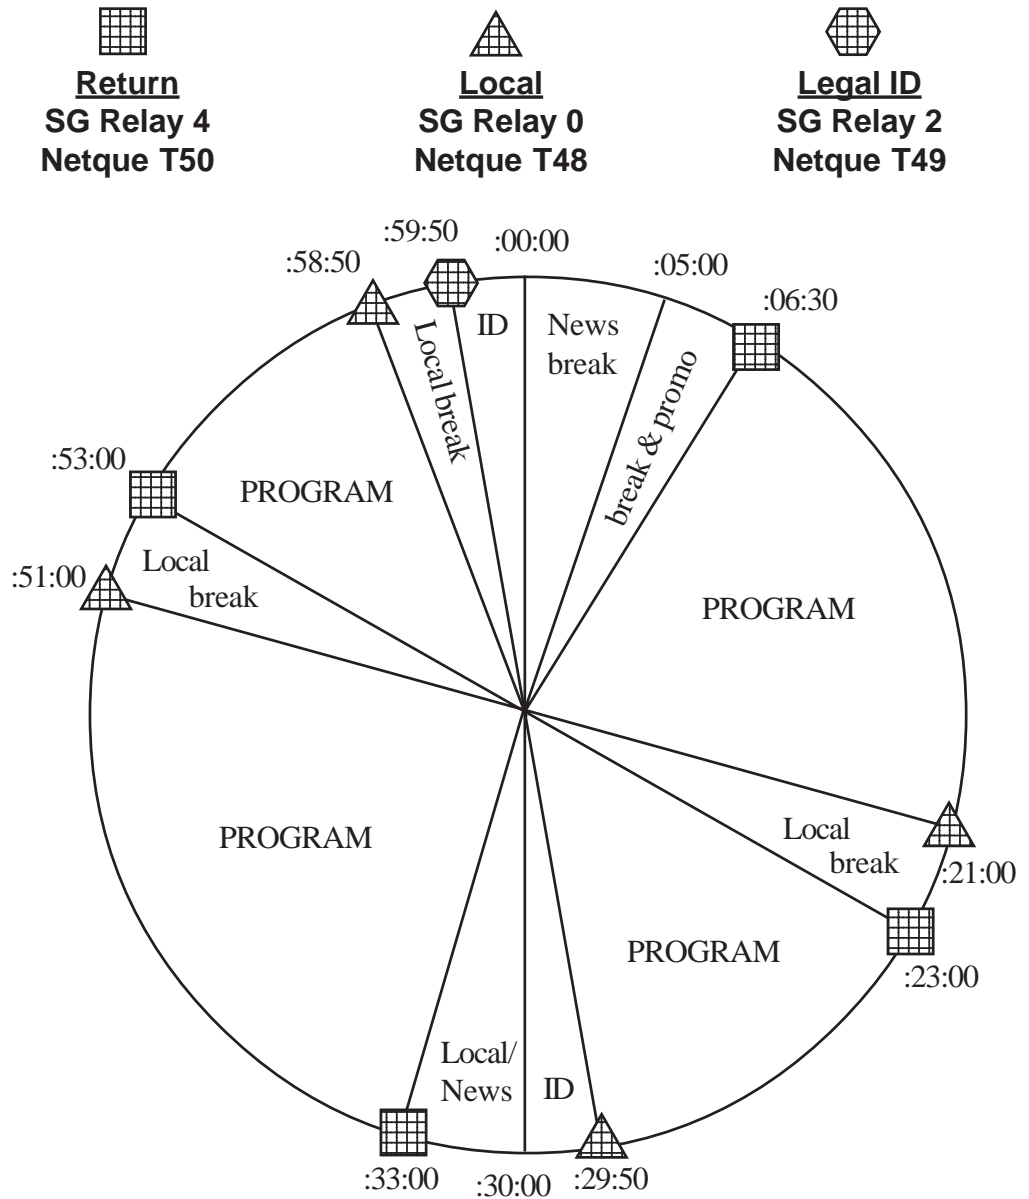

EMERGENCY FEED
ISDN 703-807-2698 /
2699 (G.722 64/32)

SATELLITES:
Starguide III.

COORDINATES:
AMC-8 (transponder 23)
ABC NY.

CHANNEL ID:
RADIOA/SBN
(tune to left channel)
Service ID 42.

Network Takes up to 6 Minutes in Program Time

*Pie chart not to scale