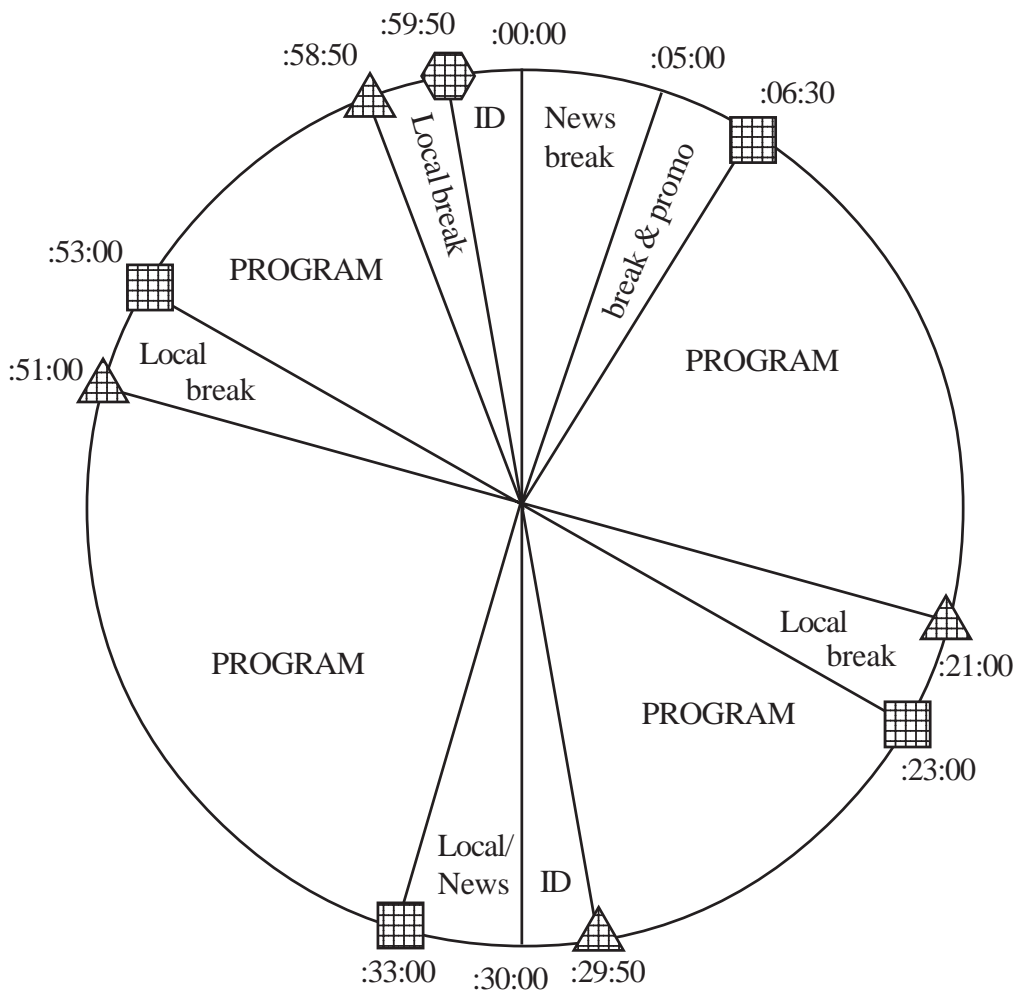

XDS Label:
RA - Equity Strategies

Network Takes up to 6 Minutes in Program Time

Return
Netque T50

Local
Netque T48

Legal ID
Netque T49

*Pie chart not to scale