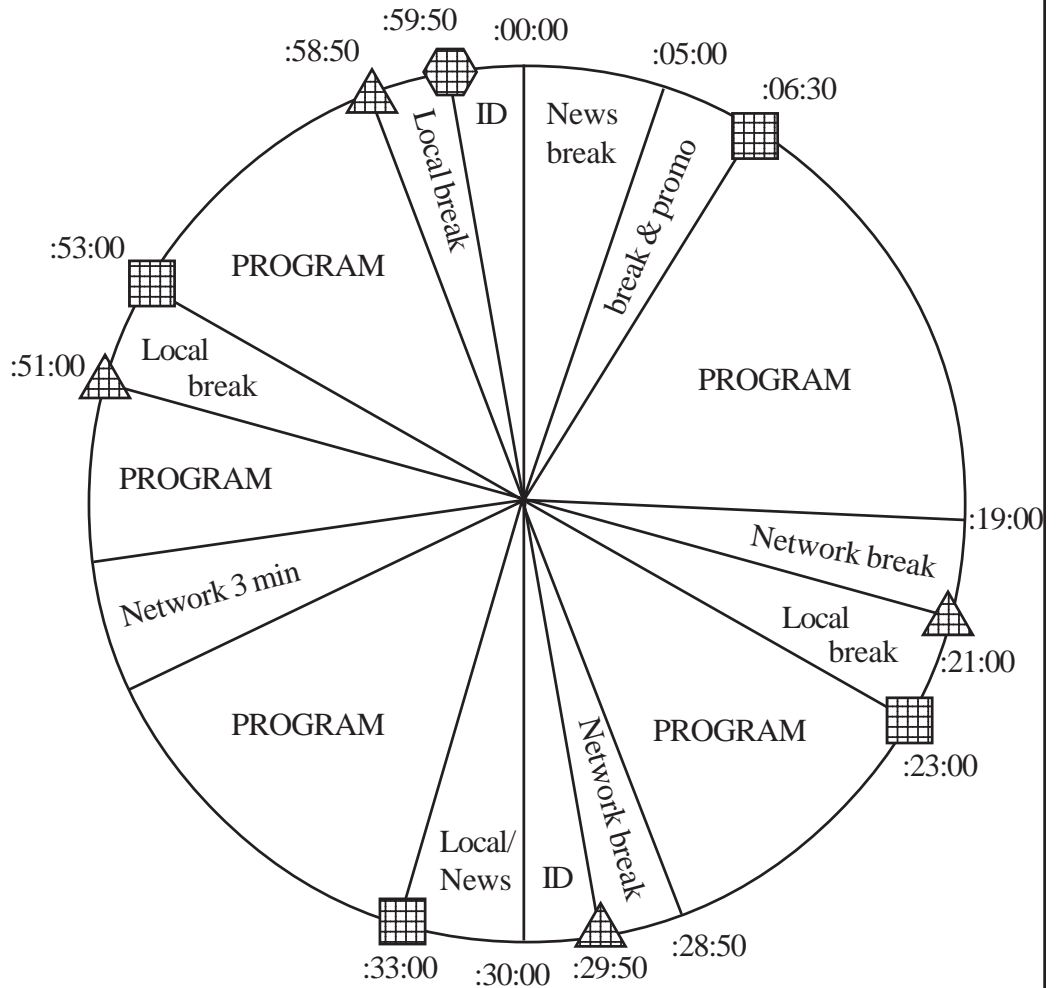

Network Takes up to 6 Minutes in Program Time

Return
Netque U63

Local
Netque U61

Legal ID
Netque U62