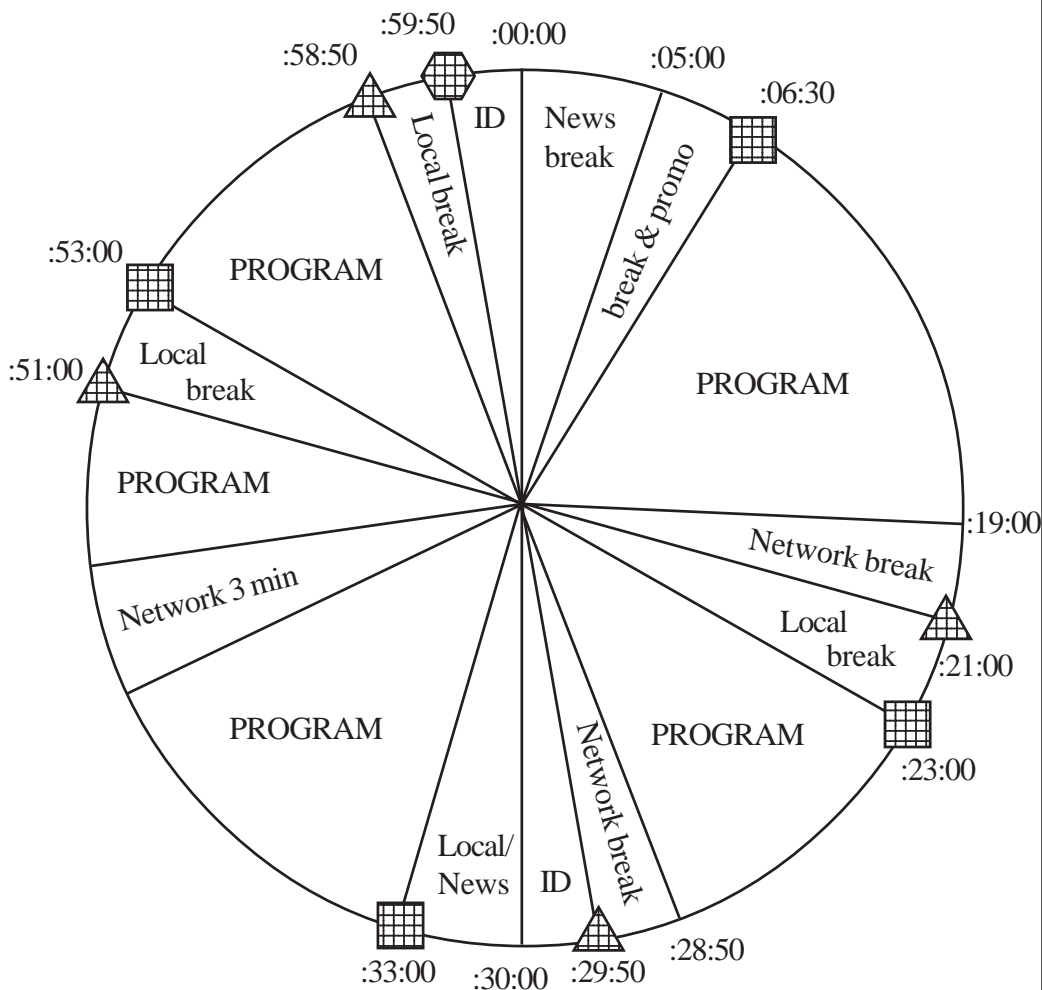

Network Takes up to 6 Minutes in Program Time

Return
Netque U63

Local
Netque U61

Legal ID
Netque U62