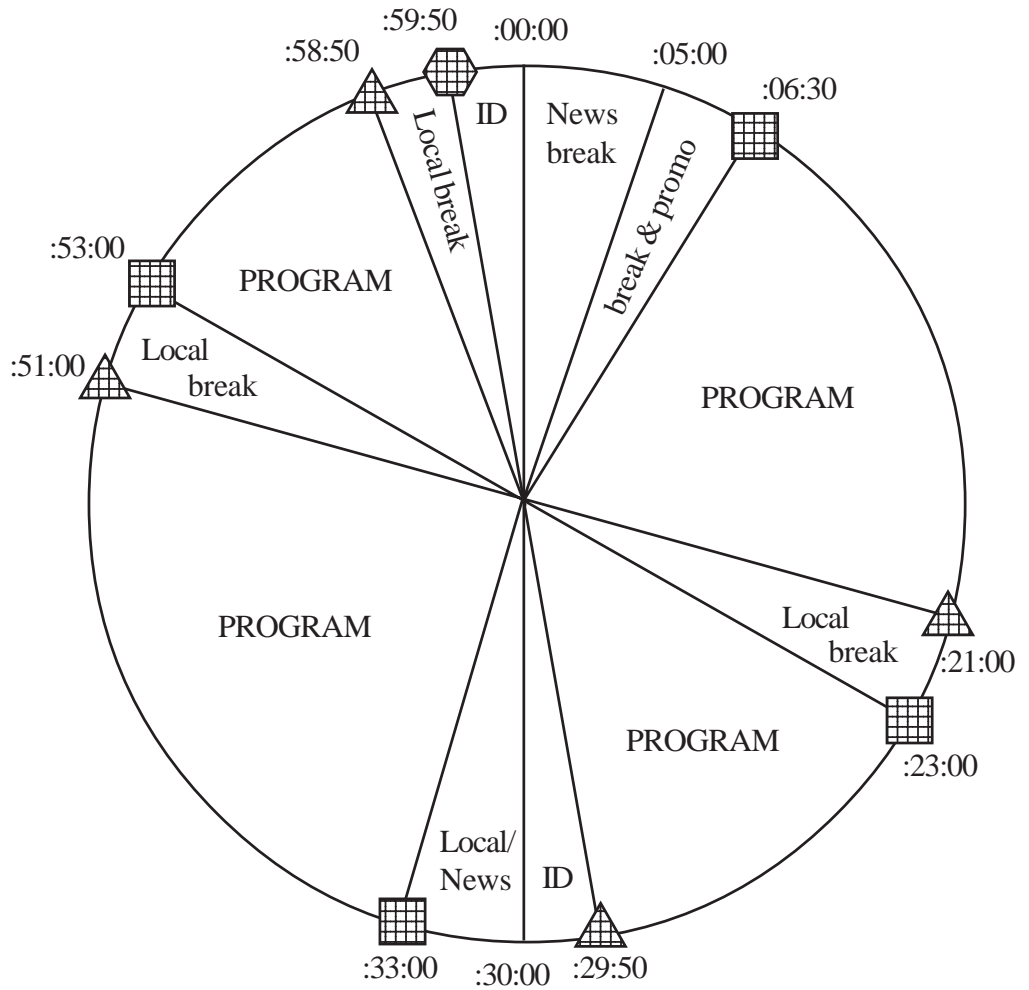

**SATELLITES:**

XDS Label:  
RA - The Coach  
Lynn Show

**Network Takes up to 6 Minutes in Program Time**

  
**Return  
Netque T50**

  
**Local  
Netque T48**

  
**Legal ID  
Netque T49**

\*Pie chart not to scale