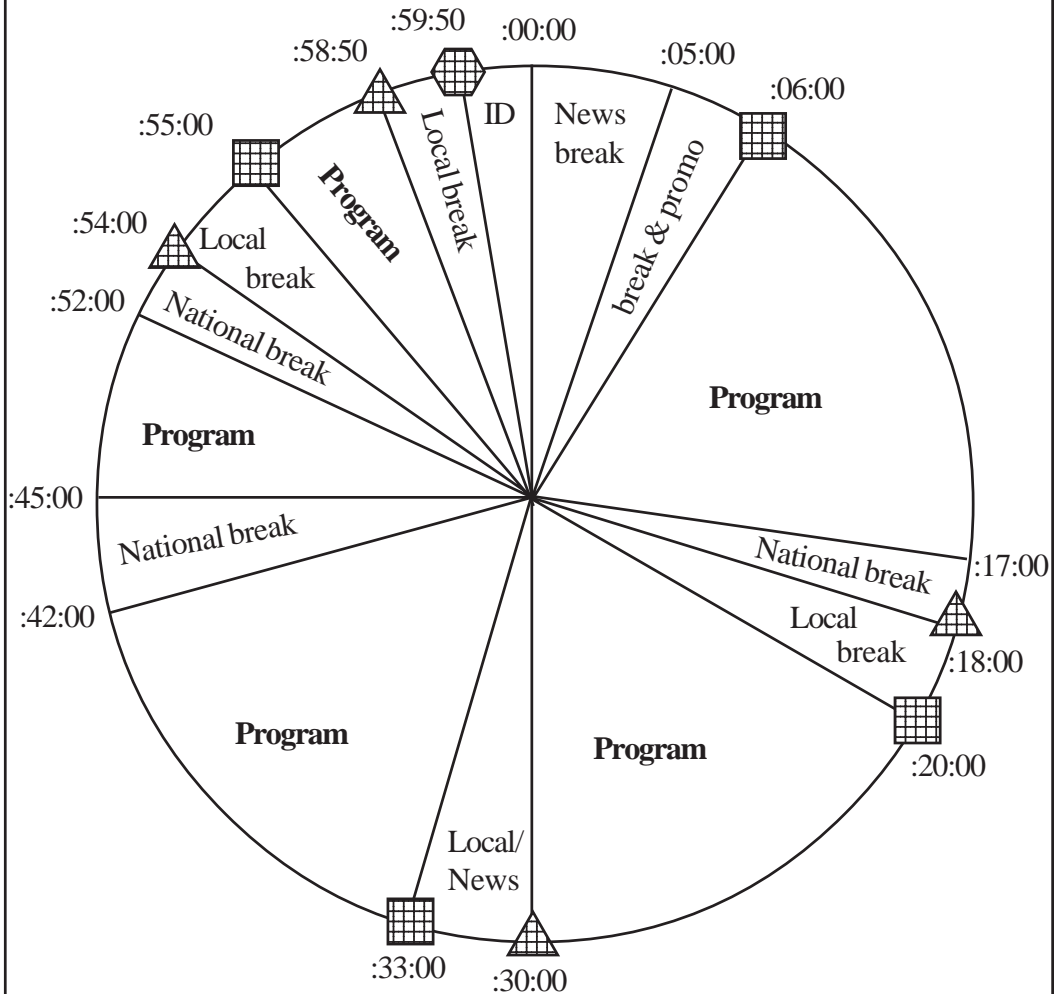

SATELLITES:

XDS Label:
"RA - Dr. Bob
Martin Show"

Network Takes up to 6 Minutes in Program Time

Return
Netque T50

Local
Netque T48

Legal ID
Netque T49

*Pie chart not to scale