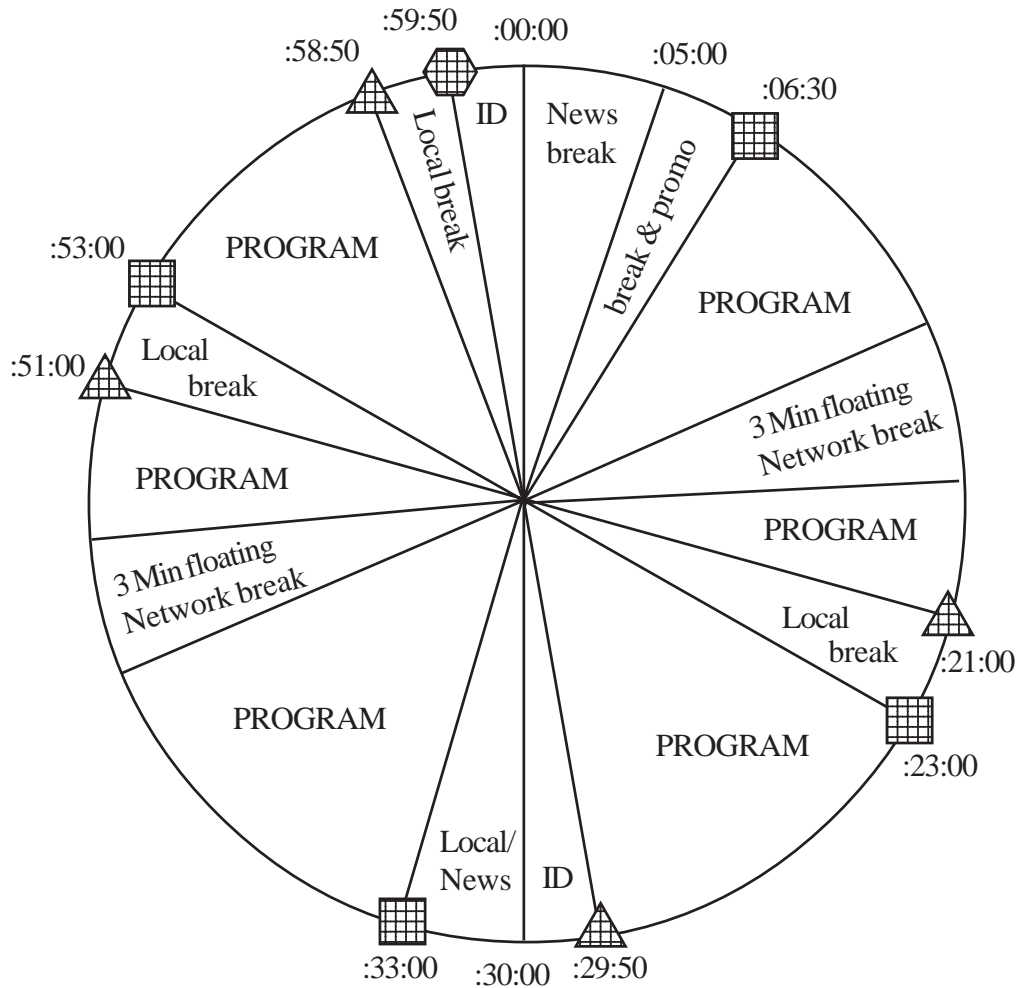

AutoWeek Radio

Saturdays 10p - 11p ET

CONTACT INFO:

STUDIO HOTLINE:
703-469-1748

RA OFFICE:
703-302-1000
(dial 1 for technical help)

TECHNICAL:

EMERGENCY FEED
ISDN 703-807-2698 /
2699 (G.722 64/32)

SATELLITES:
Starguide III:
AMC-8 (transponder 23)
ABC NY.
RADIOA/SBN
(tune to left channel) Service
ID 42.

XDS Label:
RA - Auto Week Radio

Network Takes up to 6 Minutes in Program Time

Return
Netque T50

Local
Netque T48

Legal ID
Netque T49

*Pie chart not to scale