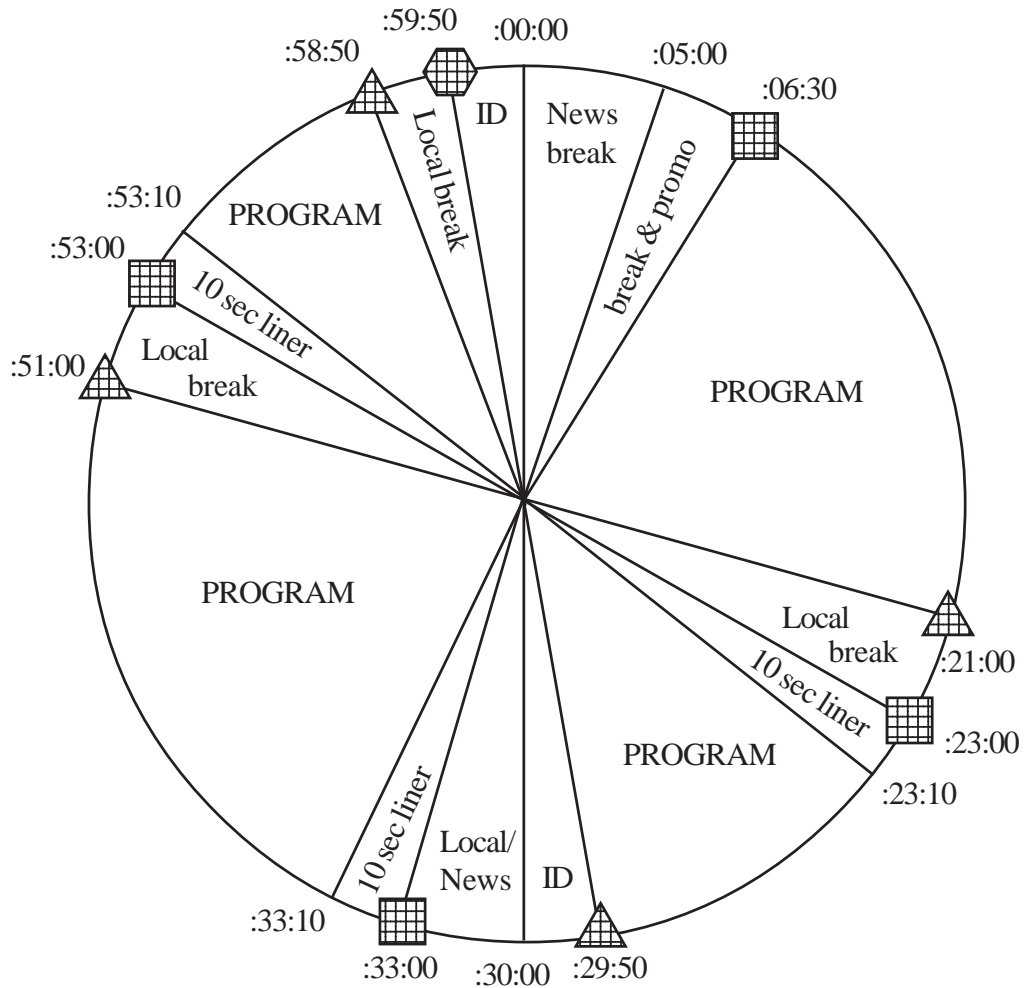

STEVE DALE'S PET WORLD

LIVE SUNDAY 2-3 PM ET

CONTACT INFO:

STUDIO HOTLINE:
703-469-1748

RA OFFICE:
703-302-1000
(dial 1 for technical help)

TECHNICAL:

EMERGENCY FEED
ISDN 703-807-2698 /
2699 (G.722 64/32)

SATELLITES:

XDS Label:
RA - Steve Dale's Pet
World

Network Takes up to 6 Minutes in Program Time

Return
Netque T50

Local
Netque T48

Legal ID
Netque T49

*Pie chart not to scale