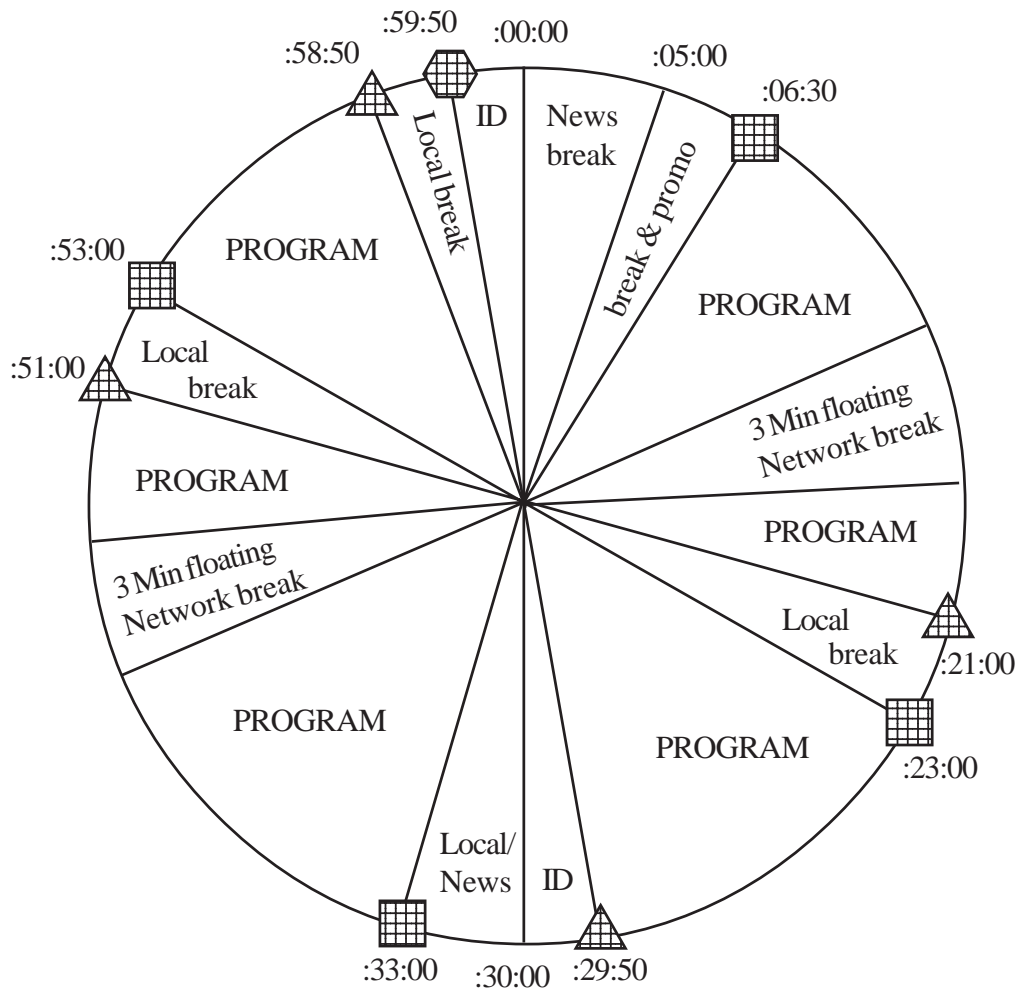

SATELLITES:

XDS Label:
RA - Sound and Vision

Network Takes up to 6 Minutes in Program Time

Return
Netque T50

Local
Netque T48

Legal ID
Netque T49

*Pie chart not to scale