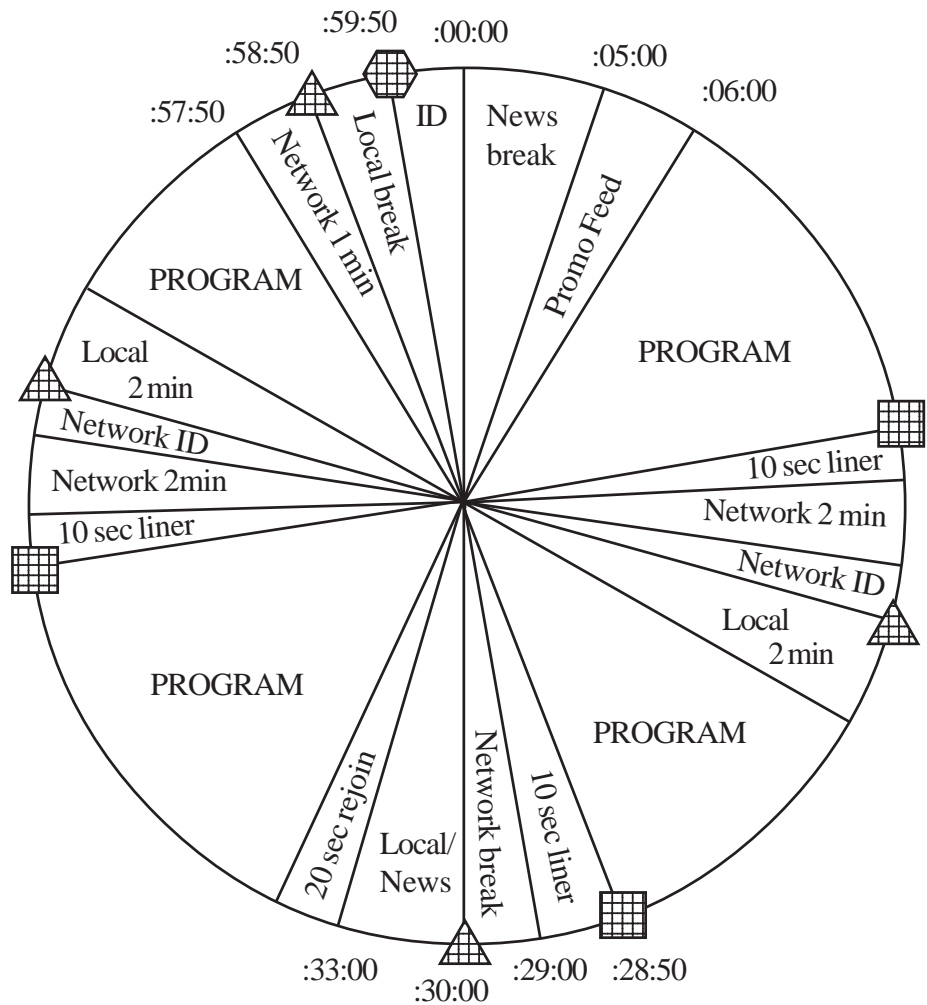

*Pie chart not to scale

REFEED: Mon-Fri 9p-Midnight ET