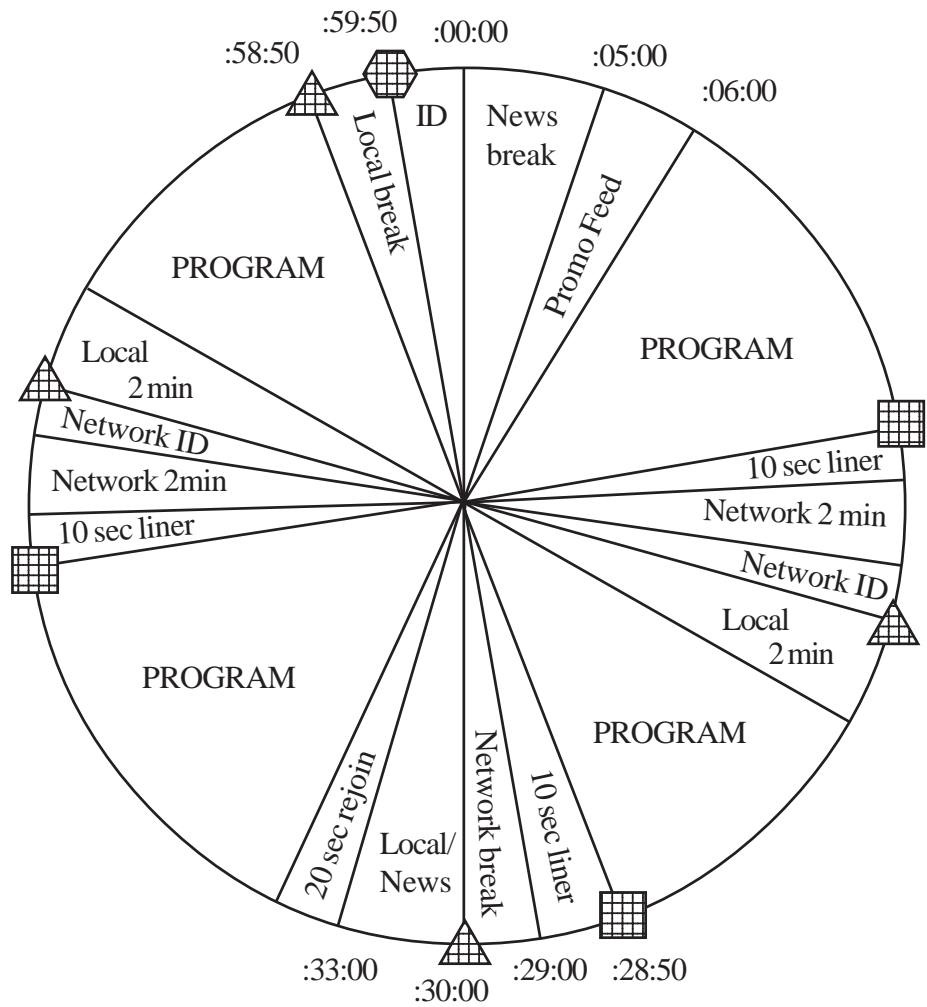

Network Takes up to 6 Minutes in Program Time

Return
Netque U63

Local
Netque U61

Legal ID
Netque U62