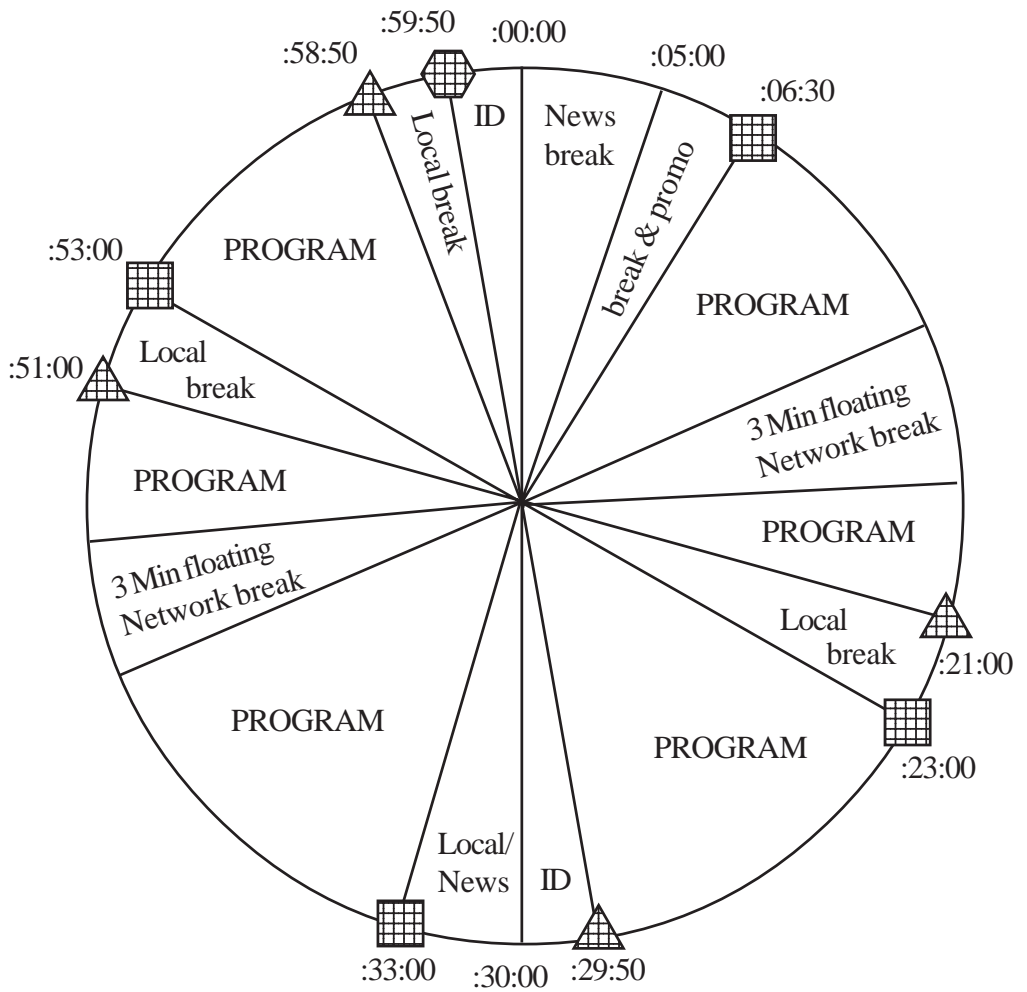

# MOTORCYCLIST RADIO

**LIVE SAT 8-9 PM ET**

**CONTACT INFO:**

**STUDIO HOTLINE:**  
703-469-1748

**RA OFFICE:**  
703-302-1000  
(dial 1 for technical help)

**LIVE CALL IN LINE:**  
800-510-8255

**EMERGENCY FEED**  
ISDN 703-807-2698 /  
2699 (G.722 64/32)

**SATELLITES:**  
XDS: Labeled as  
RA - Motorcyclist Radio

**Network Takes up to 6 Minutes in Program Time**

  
**Return**  
**Netque T50**

  
**Local**  
**Netque T48**

  
**Legal ID**  
**Netque T49**

\*Pie chart not to scale