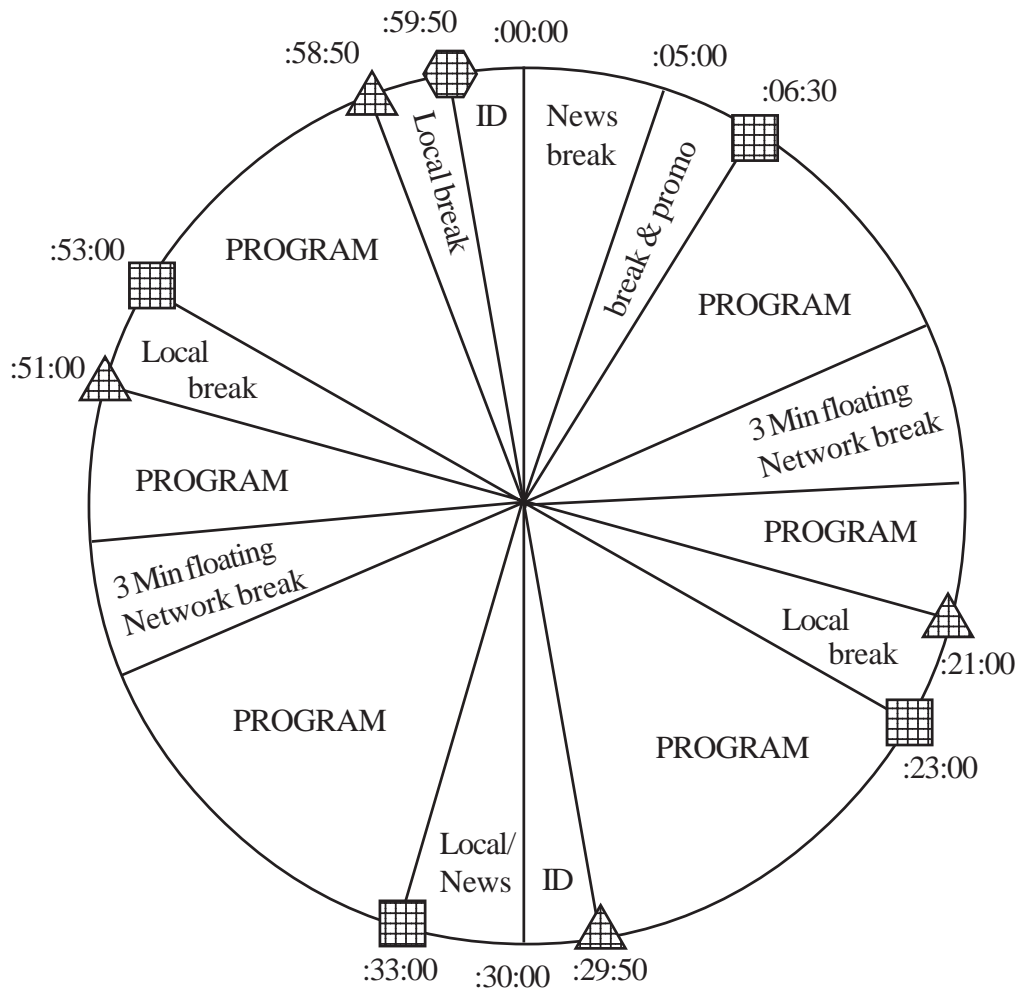

SATELLITES:

XDS: Labeled as
RA - Motor trend

Network Takes up to 6 Minutes in Program Time

Return
Netque T50

Local
Netque T48

Legal ID
Netque T49

*Pie chart not to scale