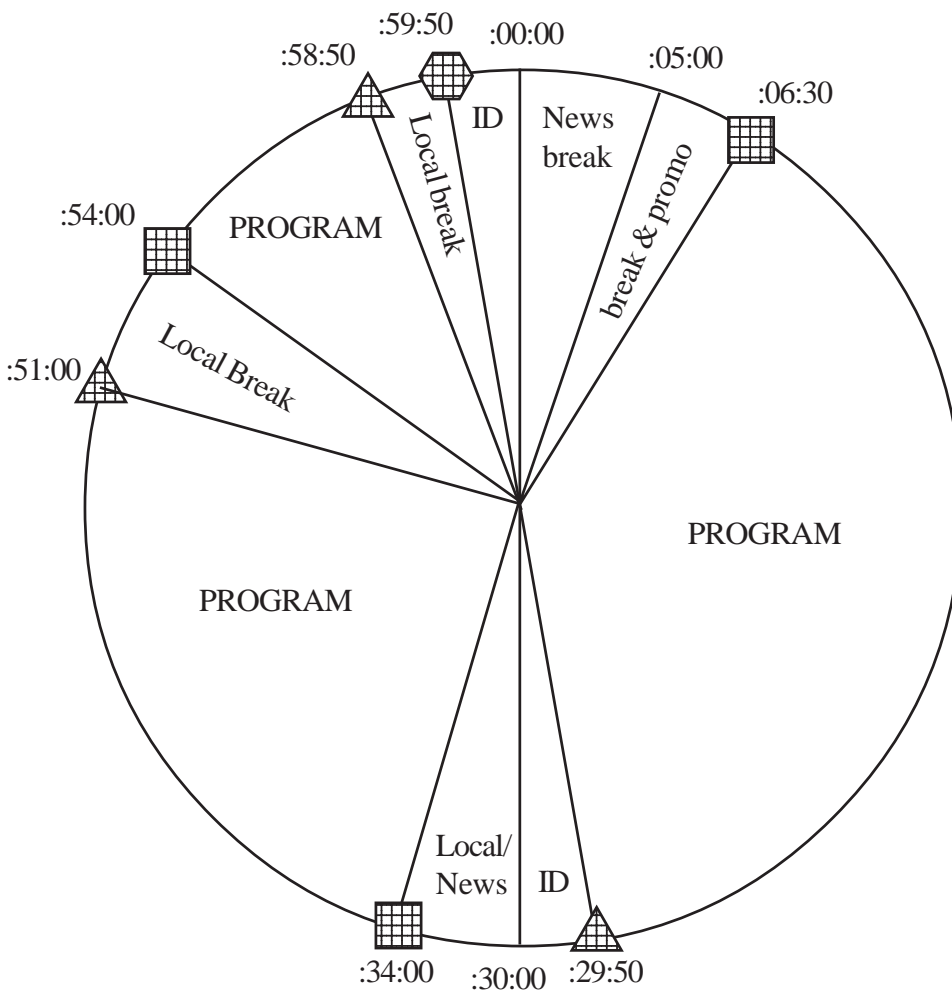

THE MONEY PIT

LIVE SUNDAY NOON - 2 PM ET

CONTACT INFO:

STUDIO HOTLINE:
703-469-1748

RA OFFICE:
703-302-1000
(dial 1 for technical help)

TECHNICAL:

EMERGENCY FEED
ISDN 703-807-2698 /
2699 (G.722 64/32)

SATELLITES:

XDS Label:
RA - The Money Pit

Network Takes up to 6 Minutes in Program Time

Return
Netque T50

Local
Netque T48

Legal ID
Netque T49

*Pie chart not to scale