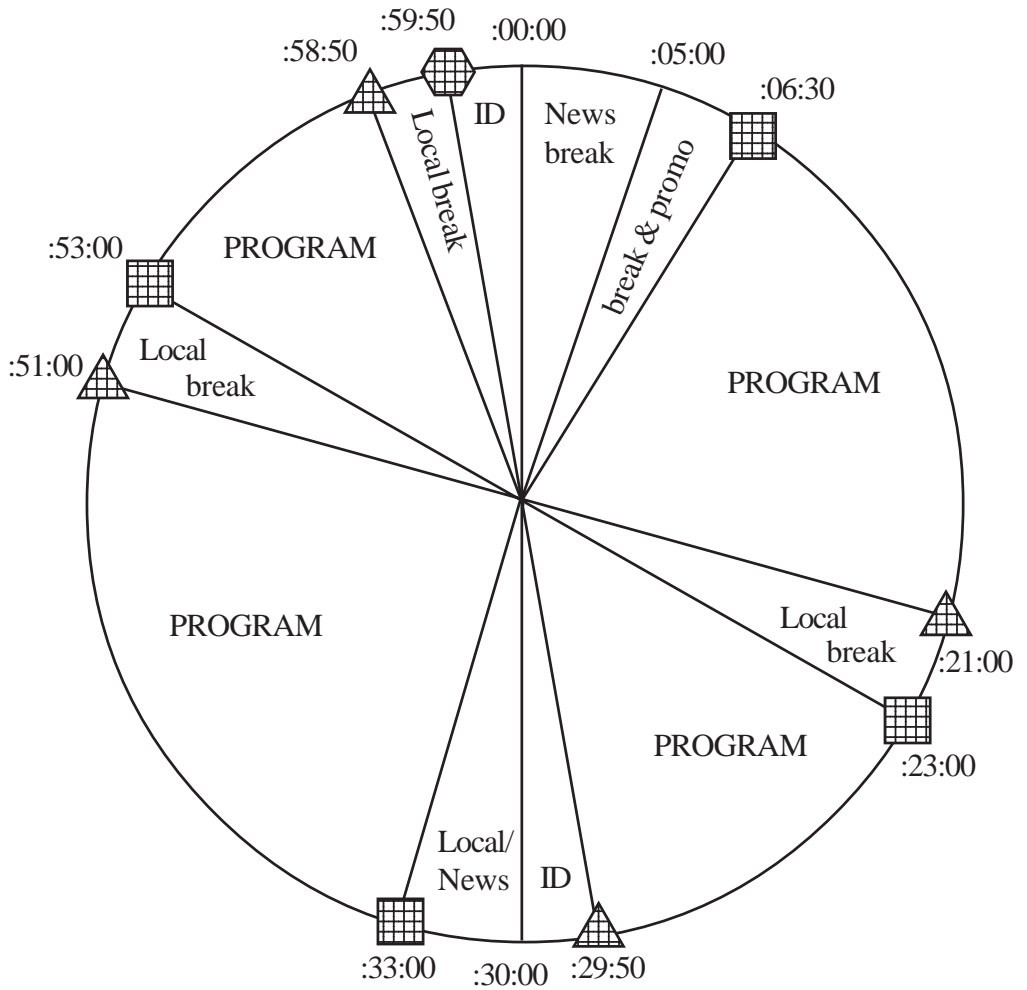

SATELLITES:

XDS Label:  
RA - Mom Talk Radio

**Network Takes up to 6 Minutes in Program Time**

  
**Return**  
Netque T50

  
**Local**  
Netque T48

  
**Legal ID**  
Netque T49

\*Pie chart not to scale