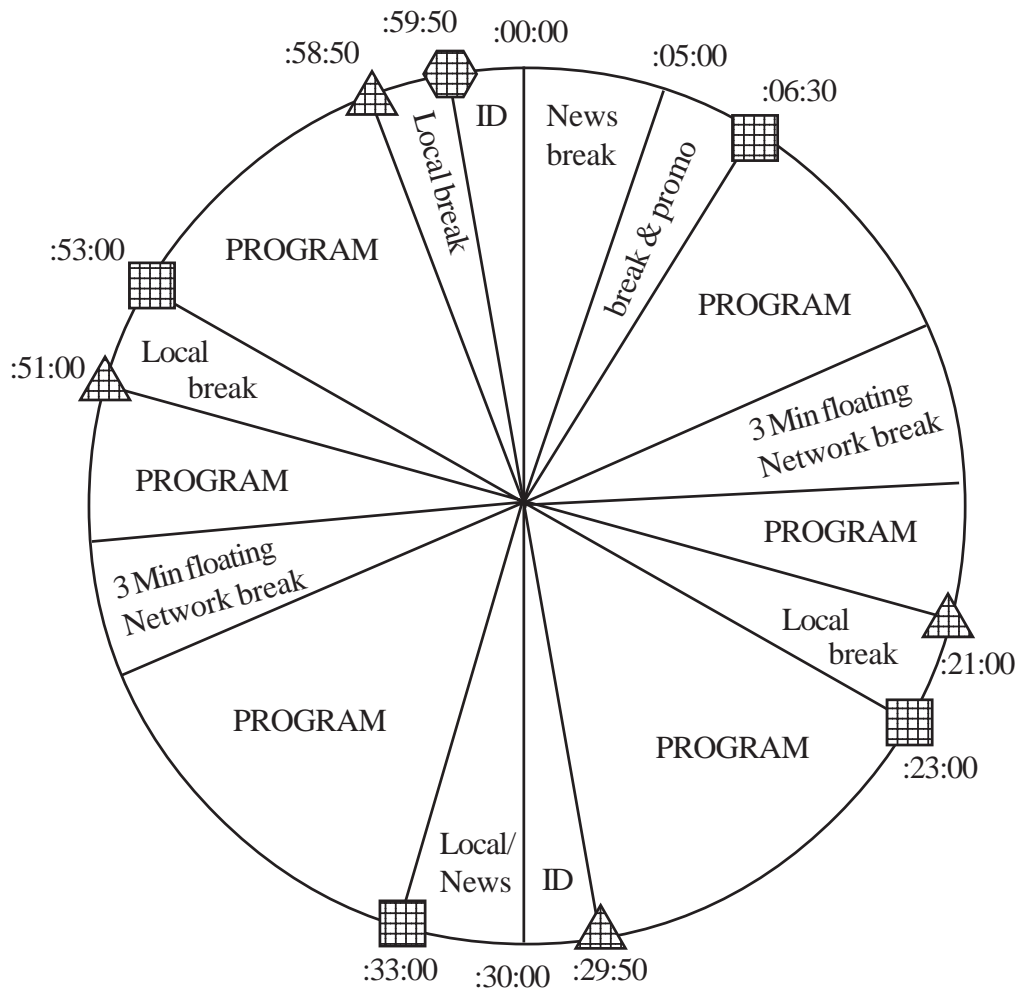

HOME LIVE RADIO

LIVE SAT 2-3 PM ET

CONTACT INFO:

STUDIO HOTLINE:
703-469-1748

RA OFFICE:
703-302-1000
(dial 1 for technical help)

TECHNICAL:

EMERGENCY FEED
ISDN 703-807-2698 /
2699 (G.722 64/32)

SATELLITES:

XDS Label:
RA - Home Magazine

Network Takes up to 6 Minutes in Program Time

Return
Netque T50

Local
Netque T48

Legal ID
Netque T49

*Pie chart not to scale