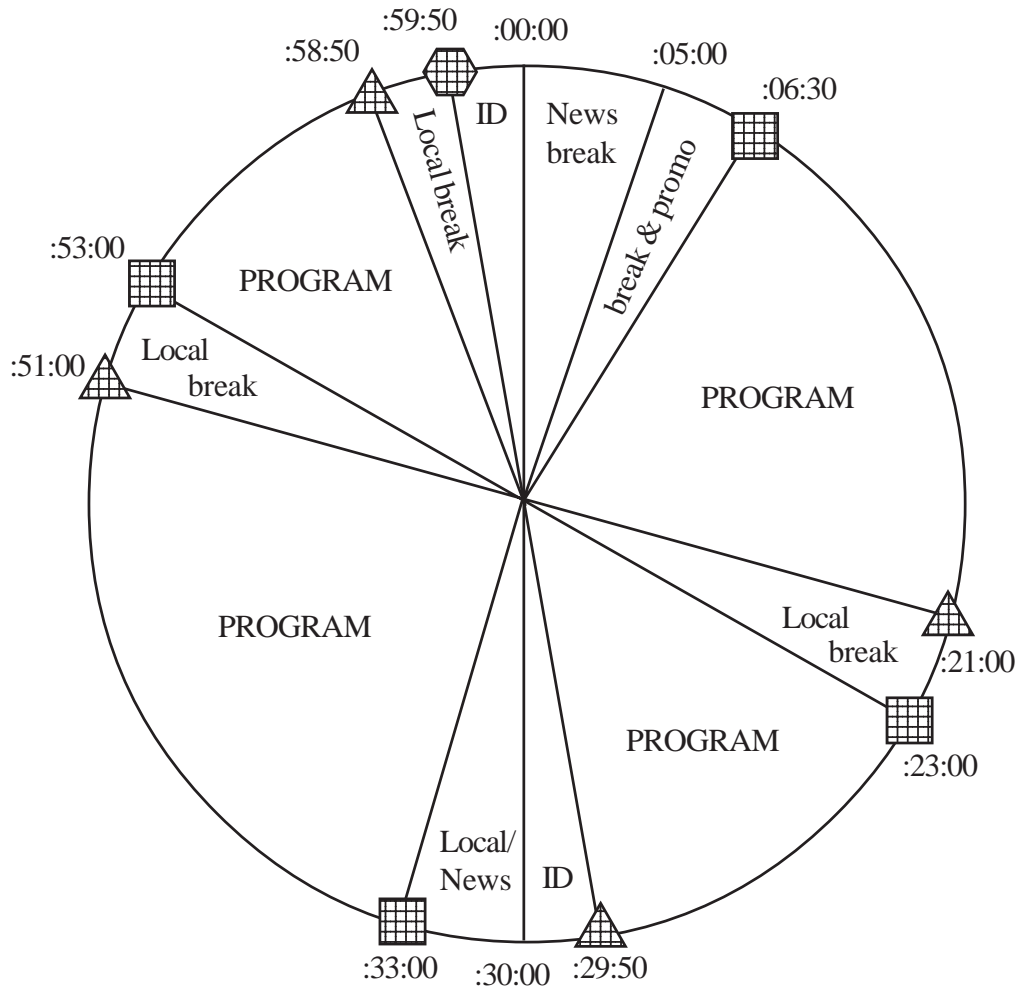

SATELLITES:

XDS Label:
RA - Home and Family
Finance

Network Takes up to 6 Minutes in Program Time

Return
Netque T50

Local
Netque T48

Legal ID
Netque T49

*Pie chart not to scale