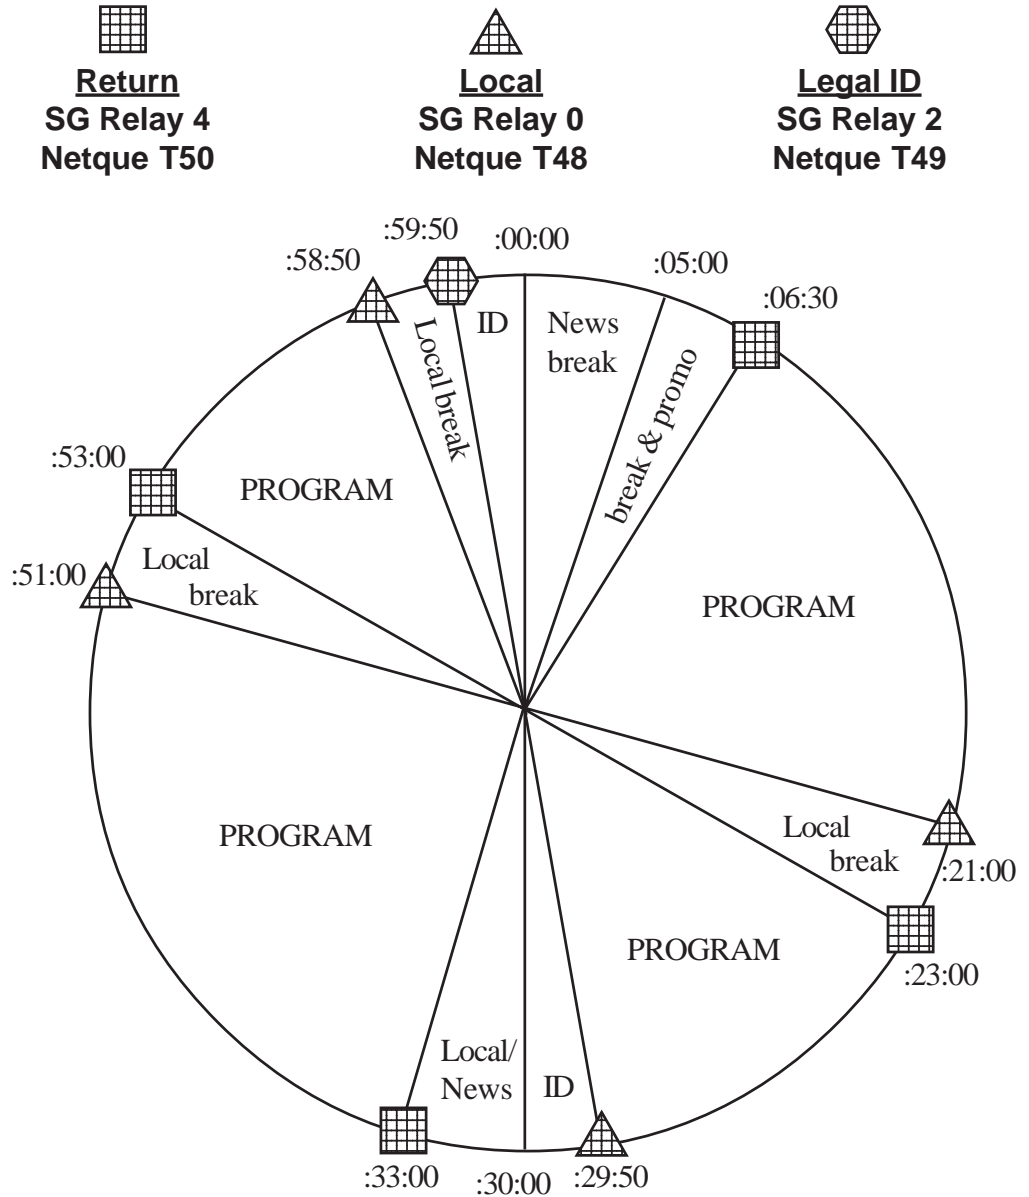

TECHNICAL:

EMERGENCY FEED
ISDN 703-807-2698 /
2699 (G.722 64/32)

SATELLITES:
Starguide III.

COORDINATES:
AMC-8 (transponder 23)
ABC NY.

CHANNEL ID:
RADIOA/SBN
(tune to left channel)
Service ID 42.

Network Takes up to 6 Minutes in Program Time

*Pie chart not to scale