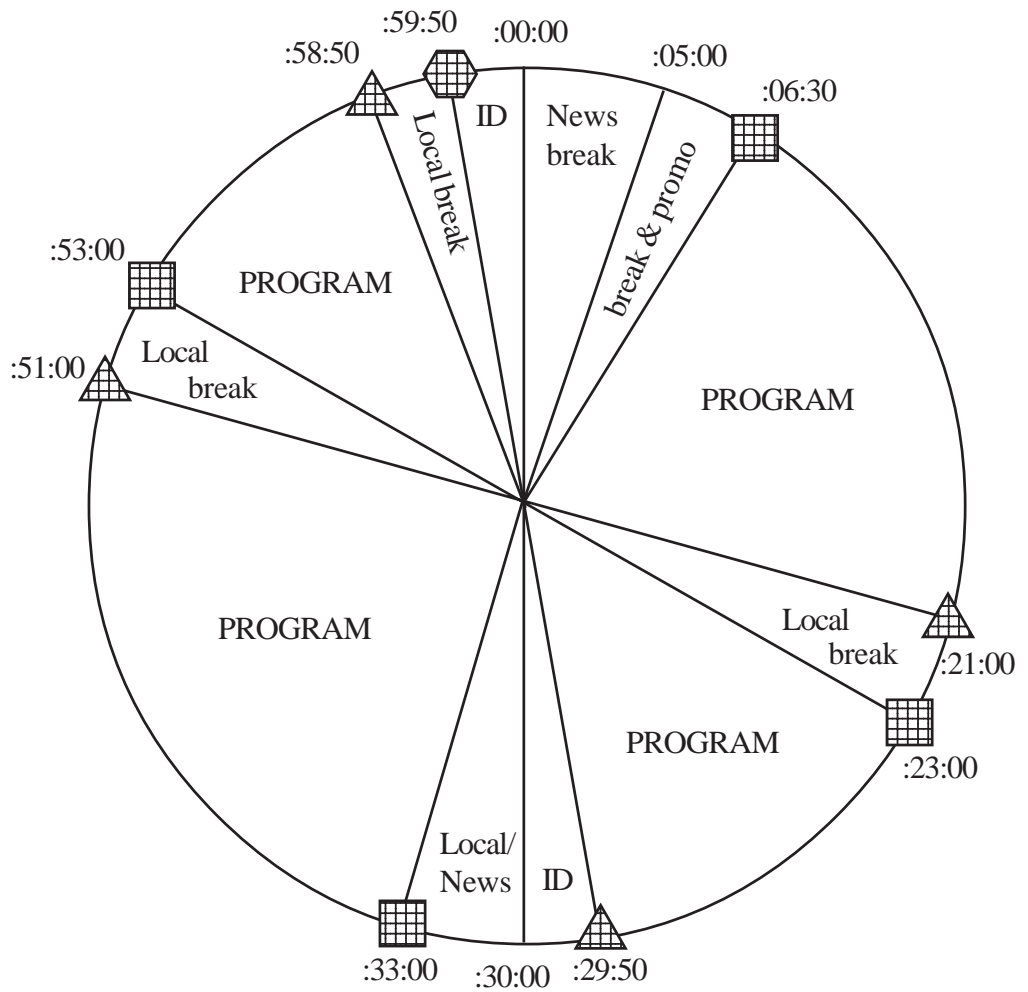

Network Takes up to 6 Minutes in Program Time

Return
SG Relay 4
Netque T50

Local
SG Relay 0
Netque T48

Legal ID
SG Relay 2
Netque T49