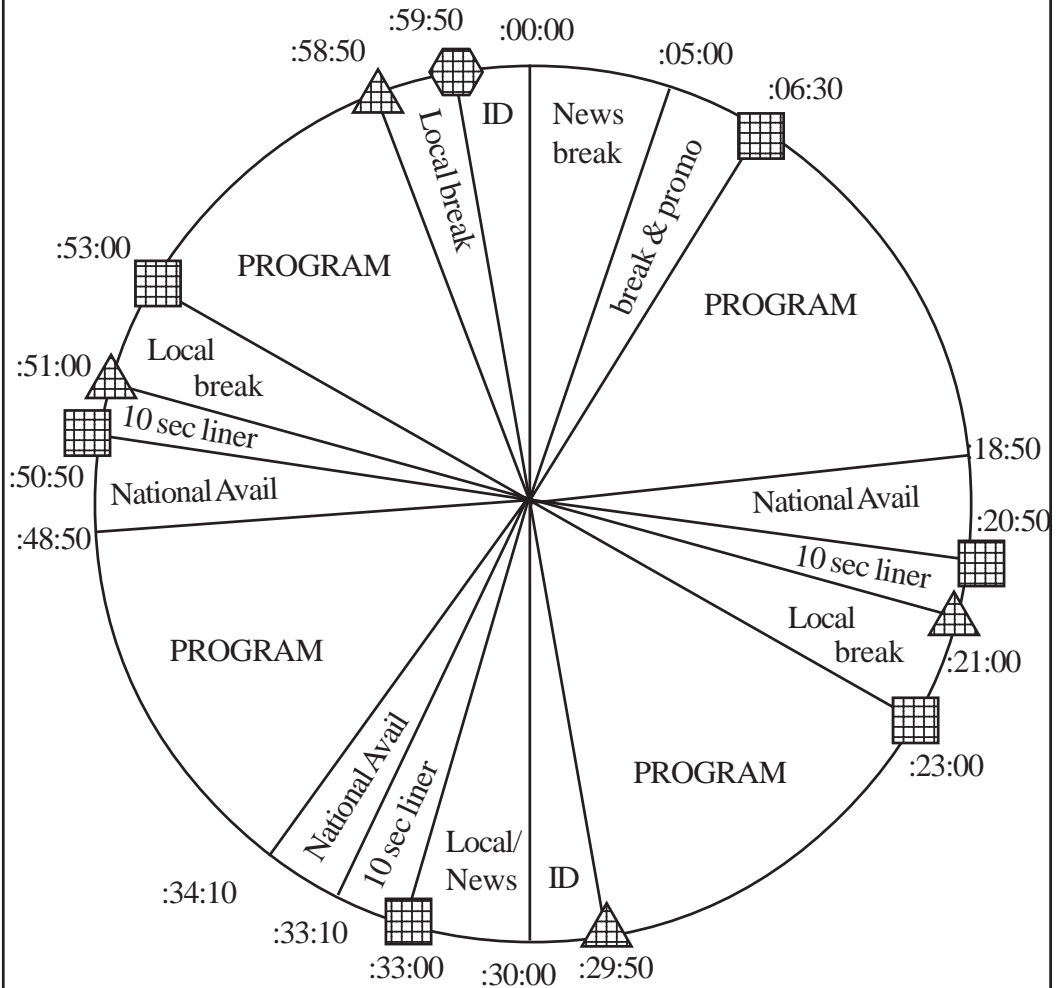

THE GARDEN REBEL

LIVE SUNDAY 10 AM - NOON EST

CONTACT INFO:

STUDIO HOTLINE:
703-469-1748

RA OFFICE:
703-302-1000
(dial 1 for technical help)

LIVE CALL IN LINE:
800-510-8255

TECHNICAL:

EMERGENCY FEED
ISDN 703-807-2698 /
2699 (G.722 64/32)

SATELLITES:

XDS Label:
RA - The Garden Rebel

Network Takes up to 6 Minutes in Program Time

Return
Netque T50

Local
Netque T48

Legal ID
Netque T49

*Pie chart not to scale