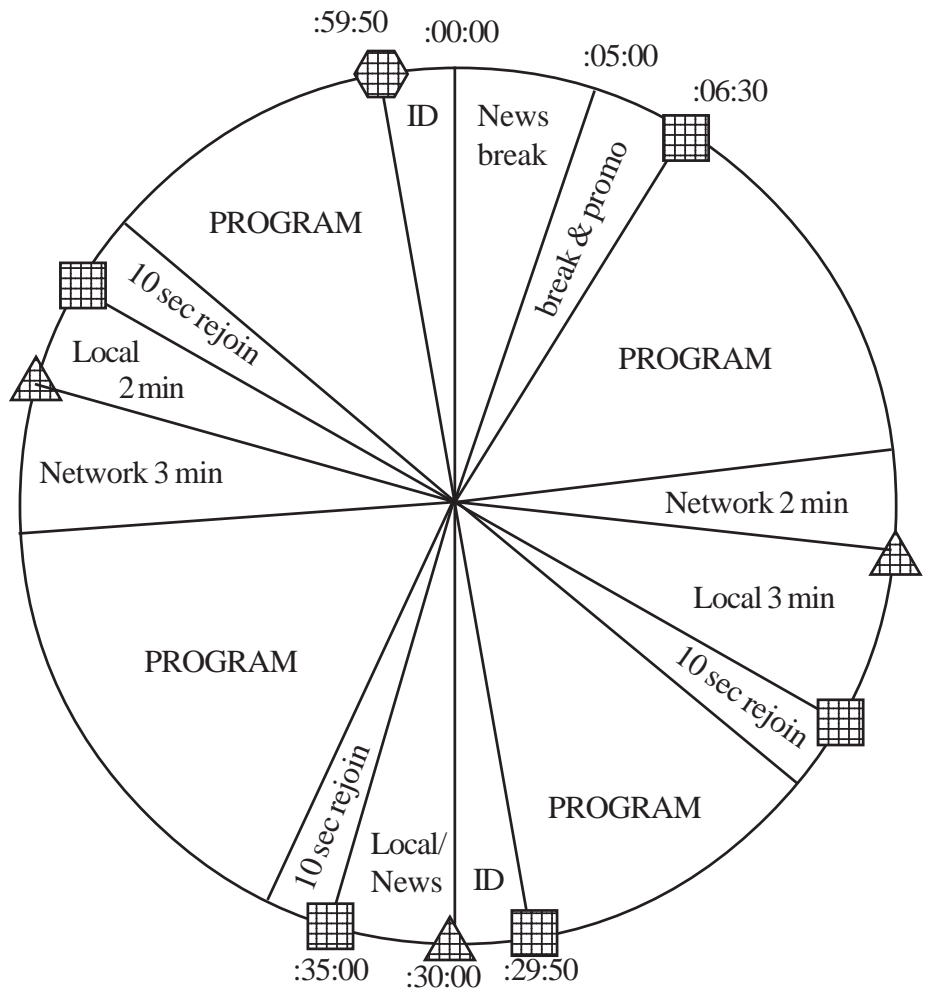

SATELLITES:

XDS Label:
RA - G. Gordon Liddy
Show

Network Takes up to 5 Minutes in Program Time

Return
Netque T50

Local
Netque T48

Legal ID
Netque T49

*Pie chart not to scale

REFEED: Mon- Fri 1-3p; Tu-Sa 2-4a ET