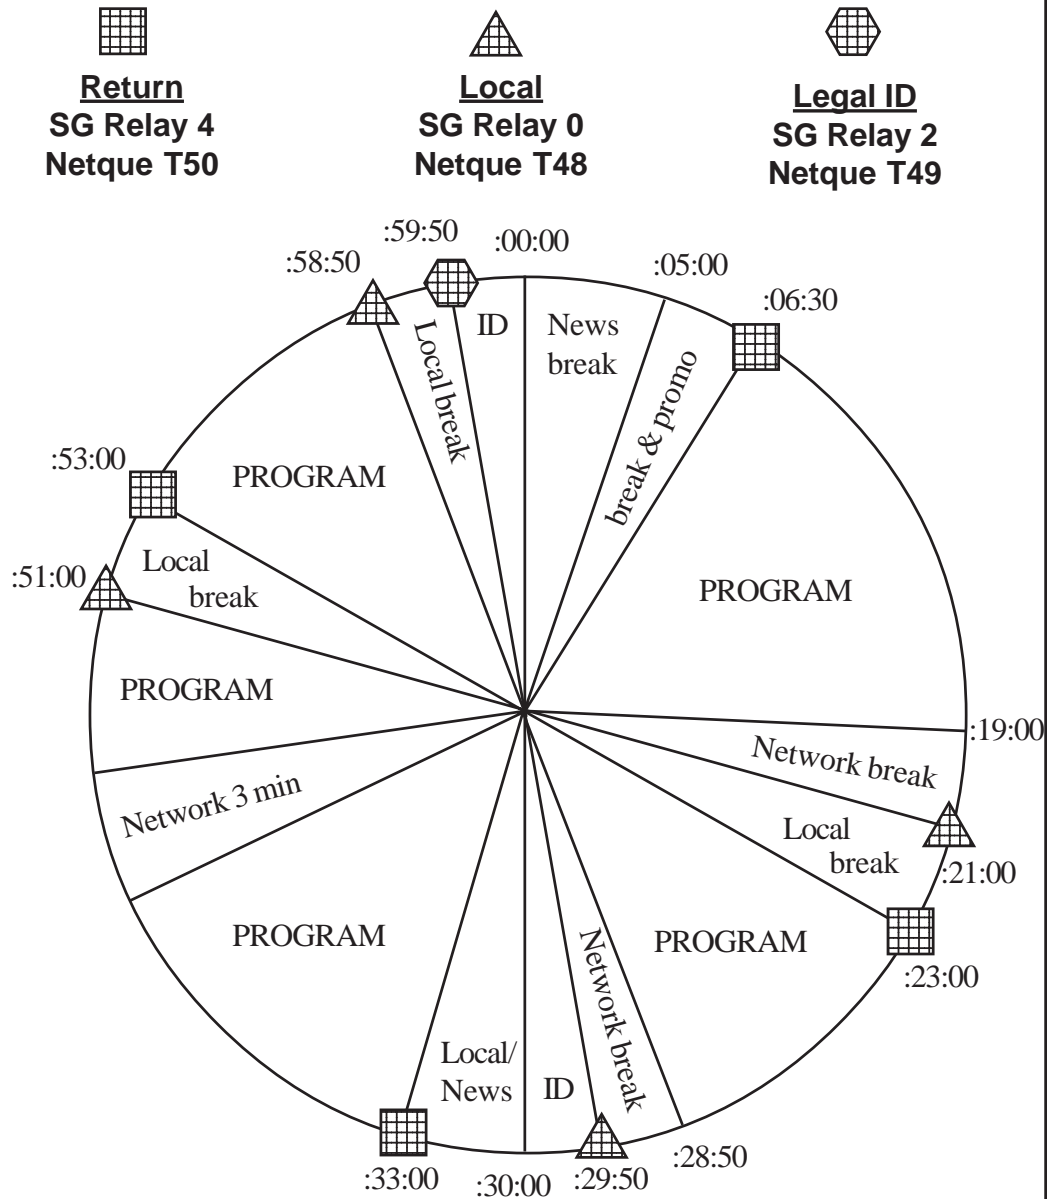

**LISTEN LINE:**  
703-469-1749

**TECHNICAL:**

**EMERGENCY FEED**  
ISDN 703-807-2698 /  
2699 (G.722 64/32)

**SATELLITES:**  
Starguide III.

**COORDINATES:**  
AMC-8 (transponder 23)  
ABC NY.

**CHANNEL ID:**  
RADIOA/SBN  
(tune to left channel)  
Service ID 42.

**Network Takes up to 6 Minutes in Program Time**

\*Pie chart not to scale