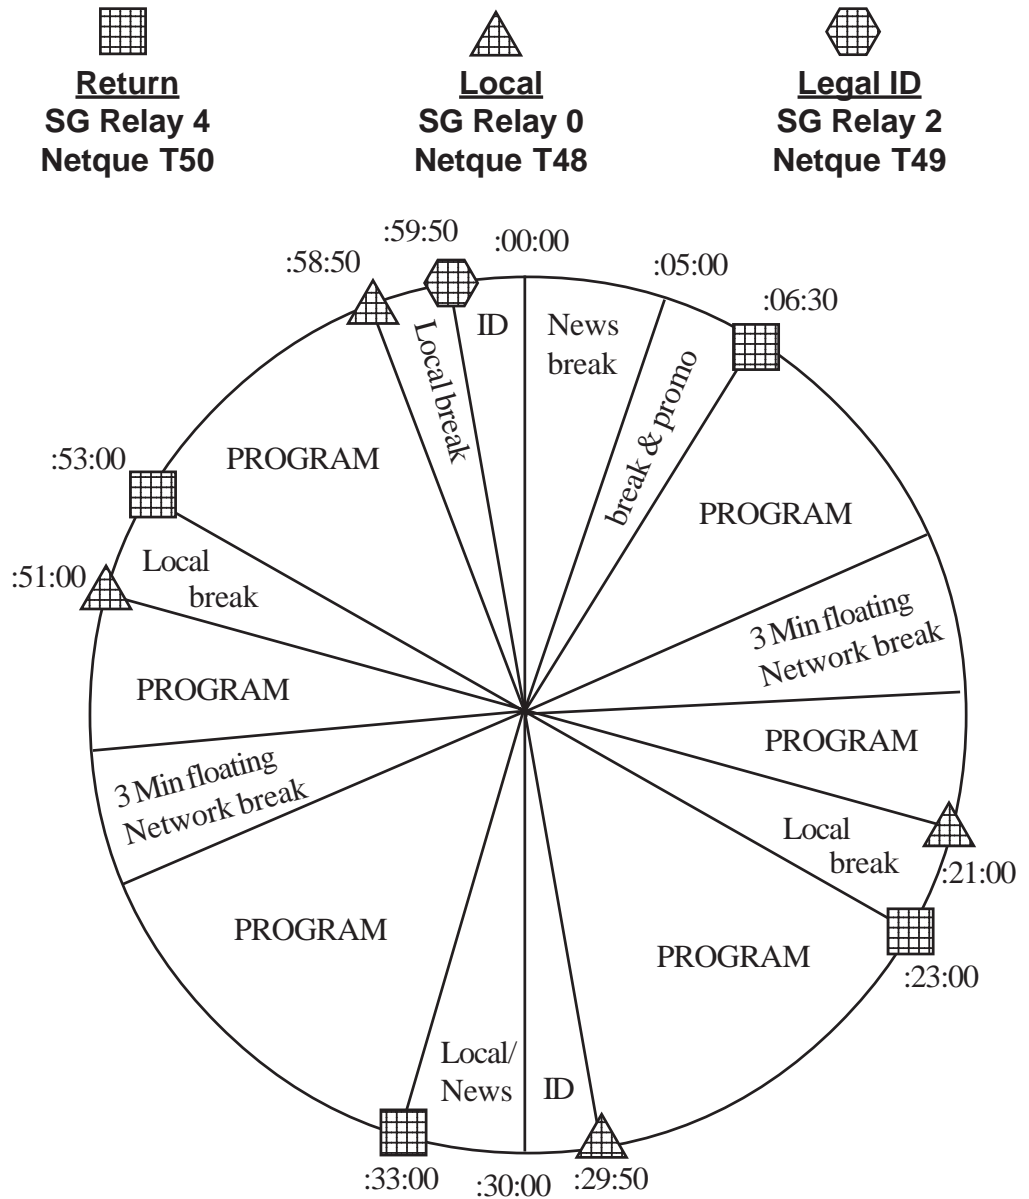

EMERGENCY FEED
ISDN 703-807-2698 /
2699 (G.722 64/32)

SATELLITES:
Starguide III.

COORDINATES:
AMC-8 (transponder 23)
ABC NY.

CHANNEL ID:
RADIOA/SBN
(tune to left channel)
Service ID 42.

Network Takes up to 6 Minutes in Program Time

*Pie chart not to scale